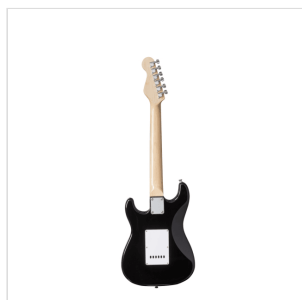

RIDER-JR BK 3/4 DOUBLE CUTAWAY ELECTRIC GUITAR WITH 3 SINGLE COILS

RIDER series is a super classic revisited: double cutaway electric guitar featuring basswood body for rich tone and reliability, 3 single coils for clear and brilliant tone. 22 frets Eco-Rosewood fretboard fully complies CITES regulation preserving the feeling and the look of rosewood. The 5-way switch and volume/tone pots offer great sound flexibility for blues, rock, funky tones. JR version feature a 3/4 size body, perfect choice for younger beginners demanding quality and playability.

PRODUCT DETAILS

KEY FEATURES

Body: basswood

Neck: maple

Fretboard: Eco-Rosewood (CITES compliant)

Frets: 22

Machine heads: chrome

Bridge: vintage tremolo

Pick ups: 3 single coils

Switch: 5 way

Pots: volume/tone/tone

Colour: Black

Size: 3/4

SPECIFICATIONS

Nut	41.5 mm
------------	---------

Radius	14"
---------------	-----