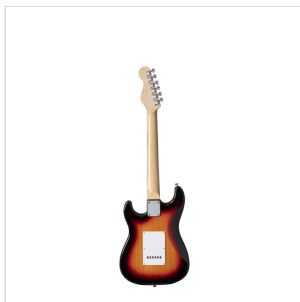

## RIDER-JR 3TS

# 3/4 DOUBLE CUTAWAY ELECTRIC GUITAR WITH 3 SINGLE COILS

RIDER series is a super classic revisited: double cutaway electric guitar featuring basswood body for rich tone and reliability, 3 single coils for clear and brilliant tone. 22 frets Eco-Rosewood fretboard fully complies CITES regulation preserving the feeling and the look of rosewood. The 5-way switch and volume/tone pots offer great sound flexibility for blues, rock, funky tones. JR version feature a 3/4 size body, perfect choice for younger beginners demanding quality and playability.

### KEY FEATURES

Body: basswood

Neck: maple

Fretboard: Eco-Rosewood (CITES compliant)

Frets: 22

Machine heads: chrome

Bridge: vintage tremolo

Pick ups: 3 single coils

Switch: 5 way

Pots: volume/tone/tone

Colour: 3T Sunburst

Size: 3/4