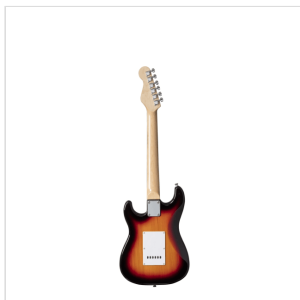

RIDER-JR 3TS

3/4 DOUBLE CUTAWAY ELECTRIC GUITAR WITH 3 SINGLE COILS

RIDER series is a super classic revisited: double cutaway electric guitar featuring basswood body for rich tone and reliability, 3 single coils for clear and brilliant tone. 22 frets Eco-Rosewood fretboard fully complies CITES regulation preserving the feeling and the look of rosewood. The 5-way switch and volume/tone pots offer great sound flexibility for blues, rock, funky tones. JR version feature a 3/4 size body, perfect choice for younger beginners demanding quality and playability.

PRODUCT DETAILS

KEY FEATURES

Body: basswood

Neck: maple

Fretboard: Eco-Rosewood (CITES compliant)

Frets: 22

Machine heads: chrome

Bridge: vintage tremolo

Pick ups: 3 single coils

Switch: 5 way

Pots: volume/tone/tone

Colour: 3T Sunburst

Size: 3/4

SPECIFICATIONS

Nut	41.5 mm
------------	---------

Radius	14"
---------------	-----