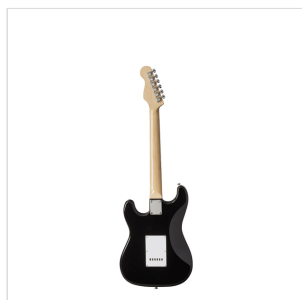

RIDER-STD-H BK

DOUBLE CUTAWAY ELECTRIC GUITAR WITH 2 SINGLE COILS + 1 HUMBUCKER

RIDER series is a super classic revisited: double cutaway electric guitar featuring basswood body for rich tone and reliability. This version is equipped with 2 single coils for clear and brilliant tone + 1 humbucker to push your riffs&licks beyond. 22 frets Eco-Rosewood fretboard fully complies CITES regulation preserving the feeling and the look of rosewood. The 5-way switch and volume/tone pots offer great sound flexibility for blues, rock, funky tones. A perfect choice for beginners demanding quality and playability.

PRODUCT DETAILS

KEY FEATURES

Body: basswood

Neck: maple

Fretboard: Eco-Rosewood (CITES compliant)

Frets: 22

Machine heads: chrome

Bridge: vintage tremolo

Pick ups: 2 single coils + 1 humbucker

Switch: 5 way

Pots: volume/tone/tone

Colour: Black

SPECIFICATIONS

Nut	43 mm
------------	-------

Radius	14"
---------------	-----