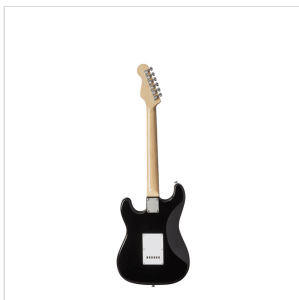

RIDER-STD-H BK

## DOUBLE CUTAWAY ELECTRIC GUITAR WITH 2 SINGLE COILS + 1 HUMBUCKER

RIDER series is a super classic revisited: double cutaway electric guitar featuring basswood body for rich tone and reliability. This version is equipped with 2 single coils for clear and brilliant tone + 1 humbucker to push your riffs&licks beyond. 22 frets Eco-Rosewood fretboard fully complies CITES regulation preserving the feeling and the look of rosewood. The 5-way switch and volume/tone pots offer great sound flexibility for blues, rock, funky tones. A perfect choice for beginners demanding quality and playability.

### KEY FEATURES

Body: basswood

Neck: maple

Fretboard: Eco-Rosewood (CITES compliant)

Frets: 22

Machine heads: chrome

Bridge: vintage tremolo

Pick ups: 2 single coils + 1 humbucker

Switch: 5 way

Pots: volume/tone/tone

Colour: Black