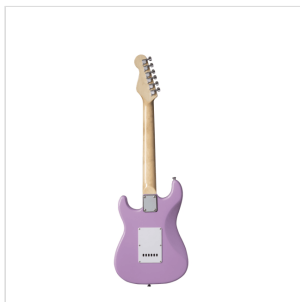

RIDER-JR PK 3/4 DOUBLE CUTAWAY ELECTRIC GUITAR WITH 3 SINGLE COILS

RIDER series is a super classic revisited: double cutaway electric guitar featuring basswood body for rich tone and reliability, 3 single coils for clear and brilliant tone. 22 frets Eco-Rosewood fretboard fully complies CITES regulation preserving the feeling and the look of rosewood. The 5-way switch and volume/tone pots offer great sound flexibility for blues, rock, funky tones. JR version feature a 3/4 size body, perfect choice for younger beginners demanding quality and playability.

PRODUCT DETAILS

KEY FEATURES

Body: basswood

Neck: maple

Fretboard: Eco-Rosewood (CITES compliant)

Frets: 22

Machine heads: chrome

Bridge: vintage tremolo

Pick ups: 3 single coils

Switch: 5 way

Pots: volume/tone/tone

Colour: Pink

Size: 3/4

SPECIFICATIONS

Nut	41.5 mm
------------	---------

Radius	14"
---------------	-----