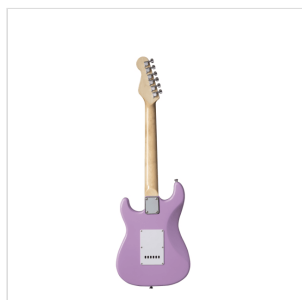

RIDER-JR PK 3/4 DOUBLE CUTAWAY ELECTRIC GUITAR WITH 3 SINGLE COILS

RIDER series is a super classic revisited: double cutaway electric guitar featuring basswood body for rich tone and reliability, 3 single coils for clear and brilliant tone. 22 frets Eco-Rosewood fretboard fully complies CITES regulation preserving the feeling and the look of rosewood. The 5-way switch and volume/tone pots offer great sound flexibility for blues, rock, funky tones. JR version feature a 3/4 size body, perfect choice for younger beginners demanding quality and playability.

PRODUCT DETAILS

KEY FEATURES

Body: basswood

Neck: maple

Fretboard: Eco-Rosewood (CITES compliant)

Frets: 22

Machine heads: chrome

Bridge: vintage tremolo

Pick ups: 3 single coils

Switch: 5 way

Pots: volume/tone/tone

Colour: Pink

Size: 3/4

SPECIFICATIONS

Nut	41.5 mm
------------	---------

Radius	14"
---------------	-----