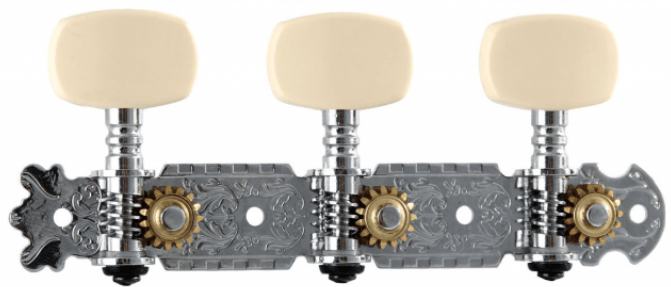

SMH-SS-C-3R3L

CHROMED MACHINE HEAD SET FOR CLASSICAL GUITAR WITH METAL PIN

Soundsation is now on the market with a wide range of machine heads for classical, acoustic and electric guitar, mandolin, banjo and ukulele. Available in different versions, measurements and finishes.

PRODUCT DETAILS

KEY FEATURES

Classical guitar machine head set

Finish: chrome

Standard button

Metal pin