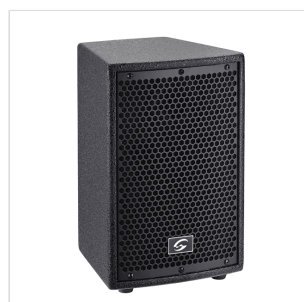

LIVEMAKER 1021 MIX

900W 2.1 PORTABLE PA SYSTEM WITH 8-CH MIXER, EFFECT AND BLUETOOTH

The LIVEMAKER 1021 MIX, 900W 2.1 PA system, is designed as a compact system for live and educational purposes. It integrates an 8-channel mixer with Digital Effects and Bluetooth, three Class-D amplifiers with switching power supply, for 900W total peak power, a generous 10" subwoofer and two satellites with a 6.5" woofer and 1" compression driver. It represents the perfect answer to those who need a professional sound system, but have problems of space, move with not very big cars or vans, and have a lot of audio sources to be connected. Not only, but they also need a professional reverb and, if necessary, want to connect a mobile phone, a tablet or a computer to play their play-lists. Both the subwoofer and the two tops are equipped with 36mm hole for pole or tripod. The reinforced MDF cabinets are robust, lightweight and finished with anti-scratch paint, to make them resistant to the rigors of the stage.

PRODUCT DETAILS

KEY FEATURES

2.1 Compact PA System with 2 passive satellites and 1 active subwoofer

2 passive Tops with reinforced MDF cabinet, featuring 6.5" and 1" silk cloth dome driver

Active bass-reflex subwoofer with reinforced MDF enclosure, featuring a 10" woofer for up to 123dB sound pressure

8 Channel mixer with 4 MIC Inputs, 1 Stereo Line Input, 1 Stereo Bluetooth Input

2-Band EQ, 16 Digital Effects (Mic channels only)

900W Peak power class-D amplifier with high-efficiency, low-heat dissipation switching power supply

Balanced MIC/Line Inputs and Balanced Outputs

Standard M20mm pole mount adapter over the sub top and D36mm under the two satellites

2 handles on subwoofer (1 on each side)

1 Rear handle on each top

SPECIFICATIONS