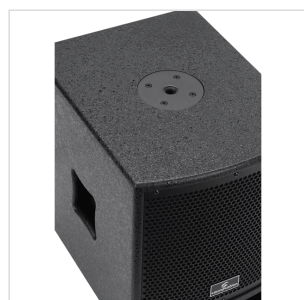

LIVEMAKER 1021 MIX

900W 2.1 PORTABLE PA SYSTEM WITH 8-CH MIXER, EFFECT AND BLUETOOTH

The LIVEMAKER 1021 MIX, 900W 2.1 PA system, is designed as a compact system for live and educational purposes. It integrates an 8-channel mixer with Digital Effects and Bluetooth, three Class-D amplifiers with switching power supply, for 900W total peak power, a generous 10" subwoofer and two satellites with a 6.5" woofer and 1" compression driver. It represents the perfect answer to those who need a professional sound system, but have problems of space, move with not very big cars or vans, and have a lot of audio sources to be connected. Not only, but they also need a professional reverb and, if necessary, want to connect a mobile phone, a tablet or a computer to play their play-lists. Both the subwoofer and the two tops are equipped with 36mm hole for pole or tripod. The reinforced MDF cabinets are robust, lightweight and finished with anti-scratch paint, to make them resistant to the rigors of the stage.

PRODUCT DETAILS

KEY FEATURES

2.1 Compact PA System with 2 passive satellites and 1 active subwoofer

2 passive Tops with reinforced MDF cabinet, featuring 6.5" and 1" silk cloth dome driver

Active bass-reflex subwoofer with reinforced MDF enclosure, featuring a 10" woofer for up to 123dB sound pressure

8 Channel mixer with 4 MIC Inputs, 1 Stereo Line Input, 1 Stereo Bluetooth Input

2-Band EQ, 16 Digital Effects (Mic channels only)

900W Peak power class-D amplifier with high-efficiency, low-heat dissipation switching power supply

Balanced MIC/Line Inputs and Balanced Outputs

Standard M20mm pole mount adapter over the sub top and D36mm under the two satellites

2 handles on subwoofer (1 on each side)

1 Rear handle on each top

SPECIFICATIONS