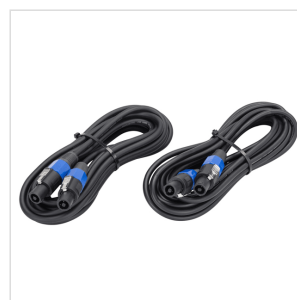

LIVEMAKER 1021 MIX

900W 2.1 PORTABLE PA SYSTEM WITH 8-CH MIXER, EFFECT AND BLUETOOTH

The LIVEMAKER 1021 MIX, 900W 2.1 PA system, is designed as a compact system for live and educational purposes. It integrates an 8-channel mixer with Digital Effects and Bluetooth, three Class-D amplifiers with switching power supply, for 900W total peak power, a generous 10" subwoofer and two satellites with a 6.5" woofer and 1" compression driver. It represents the perfect answer to those who need a professional sound system, but have problems of space, move with not very big cars or vans, and have a lot of audio sources to be connected. Not only, but they also need a professional reverb and, if necessary, want to connect a mobile phone, a tablet or a computer to play their play-lists. Both the subwoofer and the two tops are equipped with 36mm hole for pole or tripod. The reinforced MDF cabinets are robust, lightweight and finished with anti-scratch paint, to make them resistant to the rigors of the stage.

PRODUCT DETAILS

KEY FEATURES

2.1 Compact PA System with 2 passive satellites and 1 active subwoofer

2 passive Tops with reinforced MDF cabinet, featuring 6.5" and 1" silk cloth dome driver

Active bass-reflex subwoofer with reinforced MDF enclosure, featuring a 10" woofer for up to 123dB sound pressure

Balanced MIC/Line Inputs and Balanced Outputs

Standard M20mm pole mount adapter over the sub top and D36mm under the two satellites

2 handles on subwoofer (1 on each side)

1 Rear handle on each top

SPECIFICATIONS

Handles

2 on subwoofer (1 on each side); 1 on rear side of each top

Pole Mount Adapter

Standard M20