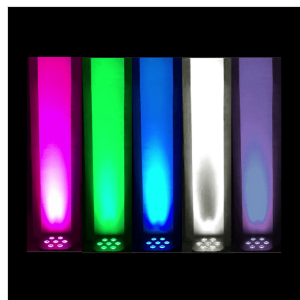

PAR-10W-7-R 7X10W RGBW+AV 6IN1 PAR LIGHT WITH REMOTE CONTROL

PAR-10W-7-R is equipped with 7 pcs ultra-brightness 10 W LED (6in1) so that it meets most of live or fixed installation application. Compact housing design help the heat radiation so it works more stably in despite of how rigorous condition it is. What's more, it is driven by the latest dimmer technology so it brings you more smooth and excellent color mixture. Finally, the IR remote control function make it very easy use. Even without a DMX controller.

PRODUCT DETAILS

KEY FEATURES

2300 lux @ 2 meter

Advanced dimmer system

IR remote control

Lightweight; only 1.1kg

SPECIFICATIONS

Mains Voltage	110V ~ 240V, 50-60HZ
Power Consumption	80W
LED	7x 10W High-brightness 6in1 (RGBWA+UV) LEDs
Full Color Lux	2300 lux @ 2m; 990 lux @ 1m
Control mode	DMX512 9CH, Master/Slave, Manual, Sound Active, Auto
Housing Material	ABS
Optical System	25° angle lens
IP Rate	IP20
Working Temperature	-20 °C to 50 °C
Dimension (WxHxD)	19 x 14 x 16 cm
Net Weight	1.1 kg
Accessory	Remote Control