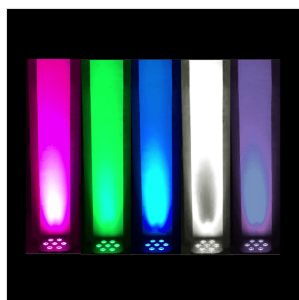

PAR-10W-7-R 7X10W RGBW+AV 6IN1 PAR LIGHT WITH REMOTE CONTROL

PAR-10W-7-R is equipped with 7 pcs ultra-brightness 10 W LED (6in1) so that it meets most of live or fixed installation application. Compact housing design help the heat radiation so it works more stably in despite of how rigorous condition it is. What's more, it is driven by the latest dimmer technology so it brings you more smooth and excellent color mixture. Finally, the IR remote control function make it very easy use. Even without a DMX controller.

PRODUCT DETAILS

KEY FEATURES

2300 lux @ 2 meter

Advanced dimmer system

IR remote control

Lightweight; only 1.1kg

SPECIFICATIONS

Mains Voltage	110V ~ 240V, 50-60HZ
Power Consumption	80W
LED	7x 10W High-brightness 6in1 (RGBWA+UV) LEDs
Full Color Lux	2300 lux @ 2m; 990 lux @ 1m
Control mode	DMX512 9CH, Master/Slave, Manual, Sound Active, Auto
Housing Material	ABS
Optical System	25° angle lens
IP Rate	IP20
Working Temperature	-20 °C to 50 °C
Dimension (WxHxD)	19 x 14 x 16 cm
Net Weight	1.1 kg
Accessory	Remote Control