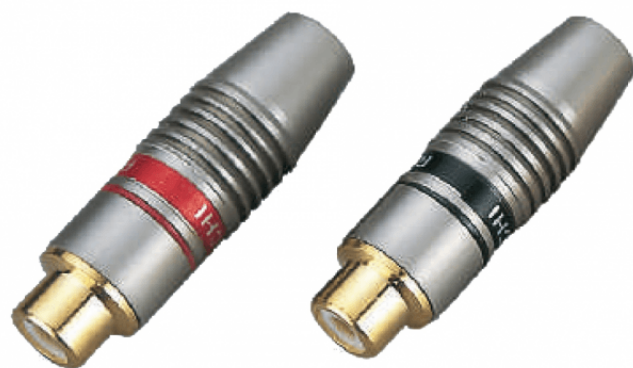

SRCA030F

RCA FEMALE CONNECTOR IN SATIN METAL (25 PCS PACKAGE)

RCA female connector in satin metal (25 pcs package)

PRODUCT DETAILS

KEY FEATURES

Package: 25 pcs

Material: satin metal