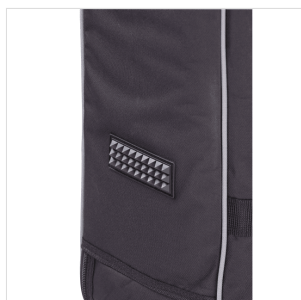

MDP-30

PADDED KEYBOARD BAG FOR MEDELI SP3000-4000-4200-201-201+

Protect your keyboard with MDP-30, a bag designed for MEDELI SP3000-4000-4200-201-201+. Built in anti-snatch Nylon 600D featuring 30mm padding and 2 frontal pockets, 2 straps and 2 handles.

PRODUCT DETAILS

KEY FEATURES

Anti-snatch Nylon 600D

30mm padding

2 straps and 2 handles

2 front pocket

Colour: black and grey

Embroidered colour logo

Inner sizes: 1365x370x140 mm