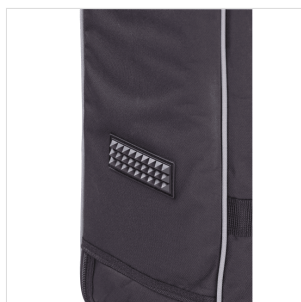

MDP-30

PADDED KEYBOARD BAG FOR MEDELI SP3000-4000-4200-201-201+

Protect your keyboard with MDP-30, a bag designed for MEDELI SP3000-4000-4200-201-201+. Built in anti-snatch Nylon 600D featuring 30mm padding and 2 frontal pockets, 2 straps and 2 handles.

PRODUCT DETAILS

KEY FEATURES

Anti-snatch Nylon 600D

30mm padding

2 straps and 2 handles

2 front pocket

Colour: black and grey

Embroidered colour logo

Inner sizes: 1365x370x140 mm