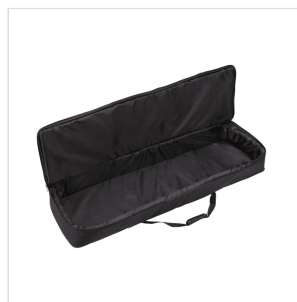

MDP-30

PADDED KEYBOARD BAG FOR MEDELI SP3000-4000-4200-201-201+

Protect your keyboard with MDP-30, a bag designed for MEDELI SP3000-4000-4200-201-201+. Built in anti-snatch Nylon 600D featuring 30mm padding and 2 frontal pockets, 2 straps and 2 handles.

PRODUCT DETAILS

KEY FEATURES

Anti-snatch Nylon 600D

30mm padding

2 straps and 2 handles

2 front pocket

Colour: black and grey

Embroidered colour logo

Inner sizes: 1365x370x140 mm