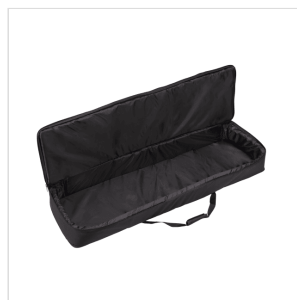

MDP-30

PADDED KEYBOARD BAG FOR MEDELI SP3000-4000-4200-201-201+

Protect your keyboard with MDP-30, a bag designed for MEDELI SP3000-4000-4200-201-201+. Built in anti-snatch Nylon 600D featuring 30mm padding and 2 frontal pockets, 2 straps and 2 handles.

PRODUCT DETAILS

KEY FEATURES

Anti-snatch Nylon 600D

30mm padding

2 straps and 2 handles

2 front pocket

Colour: black and grey

Embroidered colour logo

Inner sizes: 1365x370x140 mm