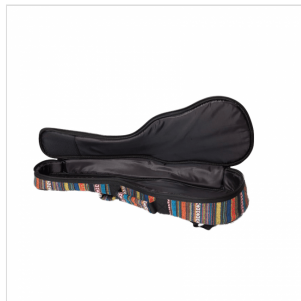

## BUSC-B PADDED SOFTCASE FOR BARITONE UKULELE

USC series is conceived for carrying and protecting your ukulele, without forgetting one very important thing: a stunning look! Available for soprano, concert, tenor and baritone ukuleles.

### KEY FEATURES

10mm padding for great protection

Double strap and handle

Front pocket for accessories

Finish: color party

Size: baritone

Inner dimensions: 80.50 x 29cm (length x width)