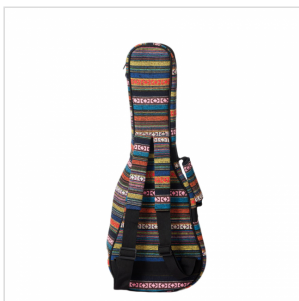

BUSC-B PADDED SOFTCASE FOR BARITONE UKULELE

USC series is conceived for carrying and protecting your ukulele, without forgetting one very important thing: a stunning look! Available for soprano, concert, tenor and baritone ukuleles.

PRODUCT DETAILS

KEY FEATURES

10mm padding for great protection

Double strap and handle

Front pocket for accessories

Finish: color party

Size: baritone

Inner dimensions: 80.50 x 29cm (length x width)