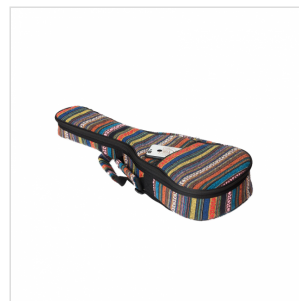

BUSC-B PADDED SOFTCASE FOR BARITONE UKULELE

USC series is conceived for carrying and protecting your ukulele, without forgetting one very important thing: a stunning look! Available for soprano, concert, tenor and baritone ukuleles.

PRODUCT DETAILS

KEY FEATURES

10mm padding for great protection

Double strap and handle

Front pocket for accessories

Finish: color party

Size: baritone

Inner dimensions: 80.50 x 29cm (length x width)