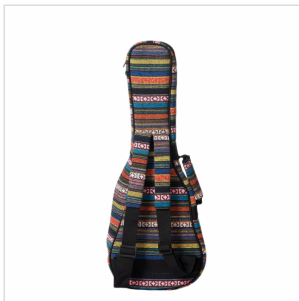

## BUSC-B PADDED SOFTCASE FOR BARITONE UKULELE

USC series is conceived for carrying and protecting your ukulele, without forgetting one very important thing: a stunning look! Available for soprano, concert, tenor and baritone ukuleles.

### KEY FEATURES

10mm padding for great protection

Double strap and handle

Front pocket for accessories

Finish: color party

Size: baritone

Inner dimensions: 80.50 x 29cm (length x width)