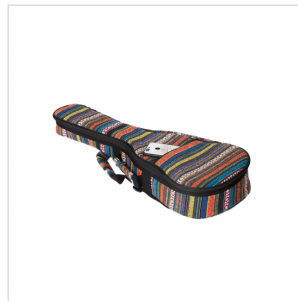

## BUSC-B PADDED SOFTCASE FOR BARITONE UKULELE

USC series is conceived for carrying and protecting your ukulele, without forgetting one very important thing: a stunning look! Available for soprano, concert, tenor and baritone ukuleles.

### KEY FEATURES

10mm padding for great protection

Double strap and handle

Front pocket for accessories

Finish: color party

Size: baritone

Inner dimensions: 80.50 x 29cm (length x width)