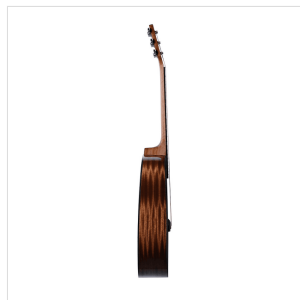

## OLYMPIC-DNCE-GNT DREADNOUGHT CUTAWAY ACOUSTIC GUITAR IN GLOSSY FINISH W/PREAMP

Dedicated to the Olympic National Park, one of the most impressive natural park in the US, Olympic series proudly gathers craftsmanship, woods, finishes and a truly pristine tone. The solid Sitka top coupled with mahogany back and sides provides a real singing voice, while the original GROVER machine heads grant the tuning every musician needs for his performances. Olympic series is available in dreadnought, dreadnought cutaway and OOO, both in satin or glossy finish.

### KEY FEATURES

Top: solid Sitka spruce

Back & sides: mahogany

Neck: mahogany

Fretboard: blackwood with perloid dots

Capo & saddles: bone

Headstock: mahogany with wood inlay

Black celluloid binding on body

Blackwood bridge

Tortoise pickguard

Original GROVER machine heads

Shape: dreadnought cutaway

Preamp: Fishman SON-GT4

Finish: glossy

Equipped with d'Addario XP strings

### SPECIFICATIONS

<b>Scale</b>	648 mm
<b>Nut</b>	43.2 mm