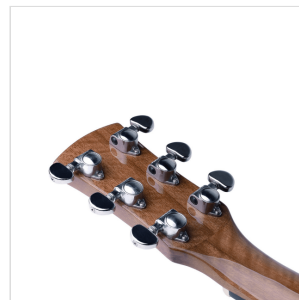

OLYMPIC-DNCE-GNT DREADNOUGHT CUTAWAY ACOUSTIC GUITAR IN GLOSSY FINISH W/PREAMP

Dedicated to the Olympic National Park, one of the most impressive natural park in the US, Olympic series proudly gathers craftsmanship, woods, finishes and a truly pristine tone. The solid Sitka top coupled with mahogany back and sides provides a real singing voice, while the original GROVER machine heads grant the tuning every musician needs for his performances. Olympic series is available in dreadnought, dreadnought cutaway and OOO, both in satin or glossy finish.

PRODUCT DETAILS

KEY FEATURES

Top: solid Sitka spruce

Back & sides: mahogany

Neck: mahogany

Fretboard: blackwood with perloid dots

Capo & saddles: bone

Headstock: mahogany with wood inlay

Black celluloid binding on body

Blackwood bridge

Tortoise pickguard

Original GROVER machine heads

Shape: dreadnought cutaway

Preamp: Fishman SON-GT4

Finish: glossy

Equipped with d'Addario XP strings

SPECIFICATIONS

Scale	648 mm
Nut	43.2 mm