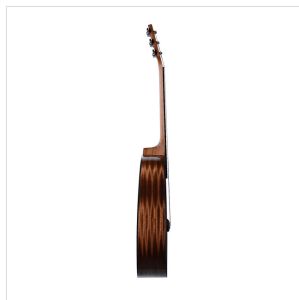

OLYMPIC-DNCE-GNT DREADNOUGHT CUTAWAY ACOUSTIC GUITAR IN GLOSSY FINISH W/PREAMP

Dedicated to the Olympic National Park, one of the most impressive natural park in the US, Olympic series proudly gathers craftsmanship, woods, finishes and a truly pristine tone. The solid Sitka top coupled with mahogany back and sides provides a real singing voice, while the original GROVER machine heads grant the tuning every musician needs for his performances. Olympic series is available in dreadnought, dreadnought cutaway and OOO, both in satin or glossy finish.

PRODUCT DETAILS

KEY FEATURES

Top: solid Sitka spruce

Back & sides: mahogany

Neck: mahogany

Fretboard: blackwood with perloid dots

Capo & saddles: bone

Headstock: mahogany with wood inlay

Black celluloid binding on body

Blackwood bridge

Tortoise pickguard

Original GROVER machine heads

Shape: dreadnought cutaway

Preamp: Fishman SON-GT4

Finish: glossy

Equipped with d'Addario XP strings

SPECIFICATIONS

Scale	648 mm
Nut	43.2 mm