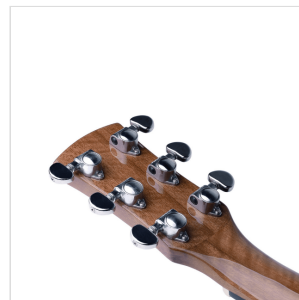

## OLYMPIC-DNCE-GNT DREADNOUGHT CUTAWAY ACOUSTIC GUITAR IN GLOSSY FINISH W/PREAMP

Dedicated to the Olympic National Park, one of the most impressive natural park in the US, Olympic series proudly gathers craftsmanship, woods, finishes and a truly pristine tone. The solid Sitka top coupled with mahogany back and sides provides a real singing voice, while the original GROVER machine heads grant the tuning every musician needs for his performances. Olympic series is available in dreadnought, dreadnought cutaway and OOO, both in satin or glossy finish.

### KEY FEATURES

Top: solid Sitka spruce

Back & sides: mahogany

Neck: mahogany

Fretboard: blackwood with perloid dots

Capo & saddles: bone

Headstock: mahogany with wood inlay

Black celluloid binding on body

Blackwood bridge

Tortoise pickguard

Original GROVER machine heads

Shape: dreadnought cutaway

Preamp: Fishman SON-GT4

Finish: glossy

Equipped with d'Addario XP strings

### SPECIFICATIONS

<b>Scale</b>	648 mm
<b>Nut</b>	43.2 mm