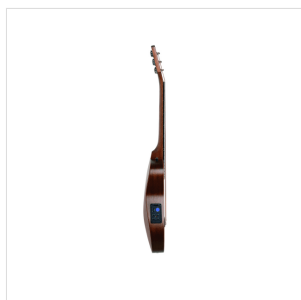

# ROUNDBACK DREADNOUGHT CUTAWAY TRAVEL GUITAR W/PREAMP

In Spanish Compañera means 'buddy', and the name is actually a very fitting one: from dusty backroads to summer campfires, this little jewel featuring a 84 cm roundback body will be always by your side when it comes to express yourself. Sturdy and compact, spotting a stunning visual appeal with its open pore satin finish, Compañera also features a padded gig bag for easy and safe carrying.

### KEY FEATURES

Shape: 84 cm roundback dreadnought cutaway

Top: satin spruce

Back & sides: satin mahogany

Neck: blackwood

Fretboard and bridge: rosewood

Chromed machine heads

Finish: open pore satin

Capo and saddles: tusq

Preamp: KLT-10A with tuner

10mm padded bag included

### SPECIFICATIONS

<b>Scale</b>	561 mm
<b>Nut</b>	43.2 mm
<b>Strings</b>	D'addario EXP Coated (12-53)