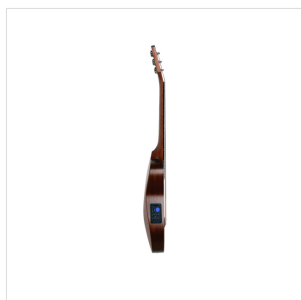

COMPANERA-DNCE ROUNDBACK DREADNOUGHT CUTAWAY TRAVEL GUITAR W/PREAMP

In Spanish Compañera means 'buddy', and the name is actually a very fitting one: from dusty backroads to summer campfires, this little jewel featuring a 84 cm roundback body will be always by your side when it comes to express yourself. Sturdy and compact, spotting a stunning visual appeal with its open pore satin finish, Compañera also features a padded gig bag for easy and safe carrying.

PRODUCT DETAILS

KEY FEATURES

Shape: 84 cm roundback dreadnought cutaway

Top: satin spruce

Back & sides: satin mahogany

Neck: blackwood

Fretboard and bridge: rosewood

Chromed machine heads

Finish: open pore satin

Capo and saddles: tusq

Preamp: KLT-10A with tuner

10mm padded bag included

SPECIFICATIONS

Scale	561 mm
Nut	43.2 mm
Strings	D'addario EXP Coated (12-53)