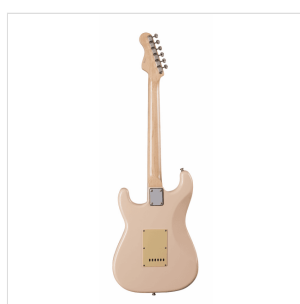

RIDER-RETRO-R SW DOUBLE CUTAWAY ELECTRIC GUITAR WITH 3 SINGLE COILS AND VINTAGE TUNERS (WILKINSON EQUIPPED, ECO-ROSEWOOD FRETBOARD)

RIDER RETRO is born to recall the feeling of a glorious past that has never ceased to fascinate generations of guitar players. The beauty and the resonance of the swamp ash with special retro finishes, the original Wilkinson pick ups and bridge, the hi-quality made in Taiwan vintage machines heads together with mint green pickguard create instruments with stunning visual appeal and great value.

PRODUCT DETAILS

KEY FEATURES

Body: swamp ash

Neck: glossy maple

Fretboard: eco-rosewood (CITES compliant)

Frets: 21 (perloid)

Machine heads: vintage style made in Taiwan

Bridge: Wilkinson tremolo

Pick ups: 3 Wilkinson vintage single coils

Switch: 5 way

Pots: volume/tone/tone

Pickguard: mint green

Colour: salmon white

SPECIFICATIONS

Nut	43 mm
------------	-------

Radius	16"
---------------	-----