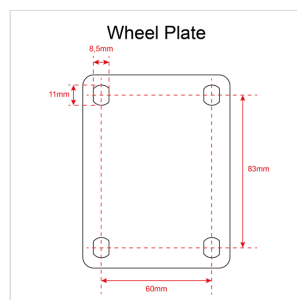

HYPER WHEEL 75MM HIGH-LOAD WHEEL WITH ROLLER BEARING

75mm High-Load Wheel with Roller Bearing for
SOUNDSATION HYPER BASS 15 & 18 Active/Passive
Subwoofers. Working Load 200kg (each wheel). Maximum load
per 4pcs set: 800 kg.

PRODUCT DETAILS

KEY FEATURES

75mm x 45mm Black Rubber Wheel

360° Tilt Roller Bearing

Working Load: 200kg

Steel Thickness: 2.5 mm

Black

SPECIFICATIONS

Wheel Size	Diameter 75 mm x 43 mm
Plate Size	80 x 105 mm
Hole Distance	60 x 80 mm
Hole Size	8,5 x 11 mm
Total Height	100 mm