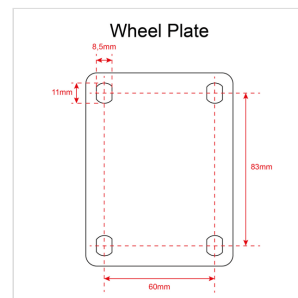

HYPER WHEEL 75MM HIGH-LOAD WHEEL WITH ROLLER BEARING

75mm High-Load Wheel with Roller Bearing for
SOUNDSATION HYPER BASS 15 & 18 Active/Passive
Subwoofers. Working Load 200kg (each wheel). Maximum load
per 4pcs set: 800 kg.

PRODUCT DETAILS

KEY FEATURES

75mm x 45mm Black Rubber Wheel

360° Tilt Roller Bearing

Working Load: 200kg

Steel Thickness: 2.5 mm

Black

SPECIFICATIONS

Wheel Size	Diameter 75 mm x 43 mm
Plate Size	80 x 105 mm
Hole Distance	60 x 80 mm
Hole Size	8,5 x 11 mm
Total Height	100 mm