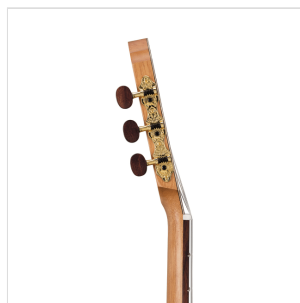

BEATRIZ H COP HYBRID CUTWAY CLASSIC GUITAR ALL SOLID WITH PREAMP CEDAR TOP AND OPEN SOURCE FINISH (MADE IN EUROPE)

Toledo EUROPA is a new series of classical guitar entirely made in Europe. Beatriz H COP is an all solid hybrid cutaway guitar featuring 48mm nut, radiused fretboard, cedar top, Indian rosewood back/sides and golden Van Gent tuners with rosewood button. Equipped with Fishman Pro Blend soundhole pick up, is the ideal choice for those who wants to add a classic touch on stage or in studio relying on the playability of a radiused fretboard with a reduced nut. The full resonance of its all solid woods, the hi-end craftsmanship and the meticulous set up provide a instrument with unmatched value both for advanced students and professionals.

PRODUCT DETAILS

KEY FEATURES

Top: Solid Cedar

Back & Sides: solid Indian Rosewood

Neck: African Mahogany w/Truss rod

Fretboard and bridge: Indian Rosewood

Engraved headstock: Indian Rosewood

Binding: Rosewood with Birch purfling

Van Gent gold-plated machine heads with Rosewood button

Nut width: 48 mm

Radiused fretboard

Scale: 650 mm

Nut/saddle: bone

Finish: open pore satin

Fishman Pro Blend soundhole preamp

Made in Europe