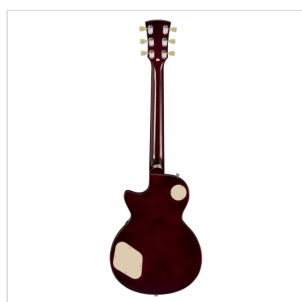

MILESTONE PRO-VSB ARCH TOP CUTAWAY ELECTRIC GUITAR WITH 2 HUMBUCKERS AND SET-IN NECK

Milestone-PRO means further steps along the road that made blues and rock true legend. Solid arch top body, together with powerful humbuckers provide the feeling and the tone everybody has learnt to love, while set-in mahogany neck adds infinite sustain to your chords and solos. The 3-way switch and 2 volume/2 tone independent pots offer great sound flexibility. A perfect choice for blues, rock and rawer music.

PRODUCT DETAILS

KEY FEATURES

Body: solid basswood (arch top)

Neck: set-in mahogany

Tastiera: Eco-Rosewood (CITES compliant)

Frets: 22

Hardware: chromed

Machine heads: vintage style

Bridge: tune o matic

Pick ups: 2 humbuckers

Switch: 3 way

Pots: 2 volume/2 tone

Black pickguard

Colour: vintage sunburst