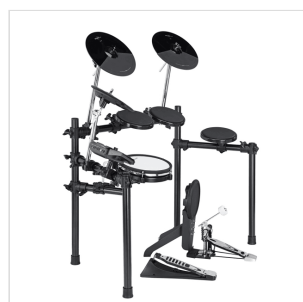

# ELECTRONIC DRUM KIT WITH SNARE MESH HEAD AND ADVANCED SOUND MODULE

Soundsation RealKit-Touch delivers natural feel and sound. The snare drum is equipped with mesh head for a perfect bounce. Pads are velocity sensitive and offers a great dynamic response alike the acoustic drums. In order to provide the widest expression pattern, the snare drum has 3 different sounds. Crash and ride cymbals are equipped with choke feature to stop the sound immediately and feature 2 different zones. You won't miss your acoustic kit. The module is equipped with an LCD backlight display and an user-friendly interface, along with a mixer to adjust the volume of single components . 431 voices divided in 20 preset drumkits are loaded with quality sound fitting all genre and styles, while 20 user defined sets are available for your customization. Adding up the Eq and DSP functions, you can truly create great sounds. Wanna practice? 40 demo song are ready to go and metronome fuction helps to improve your timing. As a latest generation kit, RealKit-Touch won't make you trouble. It's coming on a pre-assembled rack for quick & easy mounting, so you can jam right away!

### KEY FEATURES

Electronic drumkit including 5 pad, 3 cymbals, optical Hi-Hat pedal and bass drum pedal

Snare drum with mesh head and 3 different sounds

Dual zone Crash and ride (Bow and Edge) with Choke function, Hi-Hat open, close and semi-open

Sound module with backlight LCD display and single connector for quick & easy setup

6 faders in three modes: Real-time volume control, FX control or Midi control.

20 factory Drumkit sounds and 20 user defined