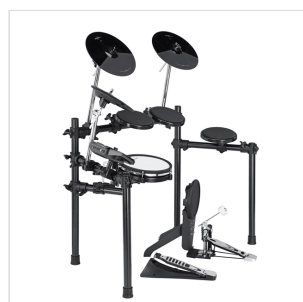

REALKIT-TOUCH

ELECTRONIC DRUM KIT WITH SNARE MESH HEAD AND ADVANCED SOUND MODULE

Soundsation RealKit-Touch delivers natural feel and sound. The snare drum is equipped with mesh head for a perfect bounce. Pads are velocity sensitive and offers a great dynamic response alike the acoustic drums. In order to provide the widest expression pattern, the snare drum has 3 different sounds. Crash and ride cymbals are equipped with choke feature to stop the sound immediately and feature 2 different zones. You won't miss your acoustic kit. The module is equipped with an LCD backlight display and an user-friendly interface, along with a mixer to adjust the volume of single components . 431 voices divided in 20 preset drumkits are loaded with quality sound fitting all genre and styles, while 20 user defined sets are available for your customization. Adding up the Eq and DSP functions, you can truly create great sounds. Wanna practice? 40 demo song are ready to go and metronome fuction helps to improve your timing. As a latest generation kit, RealKit-Touch won't make you trouble. It's coming on a pre-assembled rack for quick & easy mounting, so you can jam right away!

PRODUCT DETAILS

KEY FEATURES

Electronic drumkit including 5 pad, 3 cymbals, optical Hi-Hat pedal and bass drum pedal

Snare drum with mesh head and 3 different sounds

Dual zone Crash and ride (Bow and Edge) with Choke function, Hi-Hat open, close and semi-open

Sound module with backlight LCD display and single connector for quick & easy setup

6 faders in three modes: Real-time volume control, FX control or Midi control.

20 factory Drumkit sounds and 20 user defined