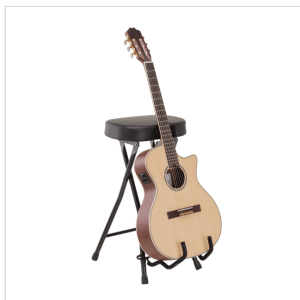

GSGT-500 GUITARIST STOOL WITH INTEGRATED GUITAR STAND

GSGT-500 is a stool conceived for guitarists. With a comfortable extra padded seat, it's equipped with a universal guitar stand to place your guitar at rest. The contact points are coated with anti scratch material to prevent damages to the instrument. Foldable, it's great for live or home use.

PRODUCT DETAILS

KEY FEATURES

Guitarist stool with integrate guitar stand

Comfortable extra padded seat

Coated contact points to avoid scratches to the instruments

Compact and foldable

Universal guitar stand suitable for all instruments

SPECIFICATIONS

Height	69,50 cm
Seat padding	7 cm
Seat dimensions (LxW)	35x26 cm
Base dimensions (LxW)	45x33 cm
Finish	black