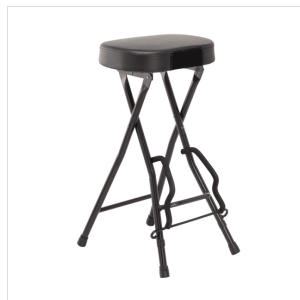

GSGT-500 GUITARIST STOOL WITH INTEGRATED GUITAR STAND

GSGT-500 is a stool conceived for guitarists. With a comfortable extra padded seat, it's equipped with a universal guitar stand to place your guitar at rest. The contact points are coated with anti scratch material to prevent damages to the instrument. Foldable, it's great for live or home use.

PRODUCT DETAILS

KEY FEATURES

Guitarist stool with integrate guitar stand

Comfortable extra padded seat

Coated contact points to avoid scratches to the instruments

Compact and foldable

Universal guitar stand suitable for all instruments

SPECIFICATIONS

Height	69,50 cm
Seat padding	7 cm
Seat dimensions (LxW)	35x26 cm
Base dimensions (LxW)	45x33 cm
Finish	black