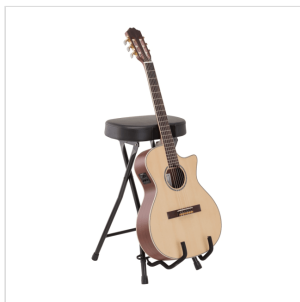

GSGT-500 GUITARIST STOOL WITH INTEGRATED GUITAR STAND

GSGT-500 is a stool conceived for guitarists. With a comfortable extra padded seat, it's equipped with a universal guitar stand to place your guitar at rest. The contact points are coated with anti scratch material to prevent damages to the instrument. Foldable, it's great for live or home use.

PRODUCT DETAILS

KEY FEATURES

Guitarist stool with integrate guitar stand

Comfortable extra padded seat

Coated contact points to avoid scratches to the instruments

Compact and foldable

Universal guitar stand suitable for all instruments

SPECIFICATIONS

Height	69,50 cm
Seat padding	7 cm
Seat dimensions (LxW)	35x26 cm
Base dimensions (LxW)	45x33 cm
Finish	black