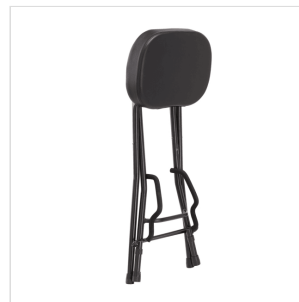

GSGT-500 GUITARIST STOOL WITH INTEGRATED GUITAR STAND

GSGT-500 is a stool conceived for guitarists. With a comfortable extra padded seat, it's equipped with a universal guitar stand to place your guitar at rest. The contact points are coated with anti scratch material to prevent damages to the instrument. Foldable, it's great for live or home use.

PRODUCT DETAILS

KEY FEATURES

Guitarist stool with integrate guitar stand

Comfortable extra padded seat

Coated contact points to avoid scratches to the instruments

Compact and foldable

Universal guitar stand suitable for all instruments

SPECIFICATIONS

Height	69,50 cm
Seat padding	7 cm
Seat dimensions (LxW)	35x26 cm
Base dimensions (LxW)	45x33 cm
Finish	black