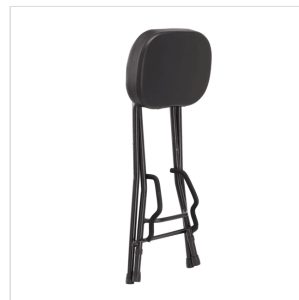

GSGT-500 GUITARIST STOOL WITH INTEGRATED GUITAR STAND

GSGT-500 is a stool conceived for guitarists. With a comfortable extra padded seat, it's equipped with a universal guitar stand to place your guitar at rest. The contact points are coated with anti scratch material to prevent damages to the instrument. Foldable, it's great for live or home use.

PRODUCT DETAILS

KEY FEATURES

Guitarist stool with integrate guitar stand

Comfortable extra padded seat

Coated contact points to avoid scratches to the instruments

Compact and foldable

Universal guitar stand suitable for all instruments

SPECIFICATIONS

Height	69,50 cm
Seat padding	7 cm
Seat dimensions (LxW)	35x26 cm
Base dimensions (LxW)	45x33 cm
Finish	black