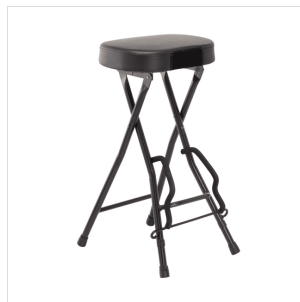

GSGT-500 GUITARIST STOOL WITH INTEGRATED GUITAR STAND

GSGT-500 is a stool conceived for guitarists. With a comfortable extra padded seat, it's equipped with a universal guitar stand to place your guitar at rest. The contact points are coated with anti scratch material to prevent damages to the instrument. Foldable, it's great for live or home use.

PRODUCT DETAILS

KEY FEATURES

Guitarist stool with integrate guitar stand

Comfortable extra padded seat

Coated contact points to avoid scratches to the instruments

Compact and foldable

Universal guitar stand suitable for all instruments

SPECIFICATIONS

Height	69,50 cm
Seat padding	7 cm
Seat dimensions (LxW)	35x26 cm
Base dimensions (LxW)	45x33 cm
Finish	black