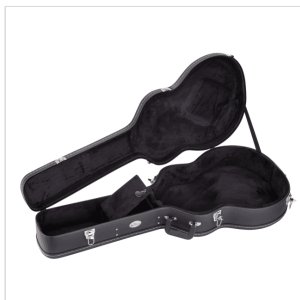

SCLP HARD CASE SUITABLE FOR LES PAUL STYLE GUITAR

Built in wood, featuring inner padding and pocket, SC series hard cases are the best solution to protect and carry your gear with comfort and safety.

PRODUCT DETAILS

KEY FEATURES

Material: wood + outer PVC

Inner padding

Inner pocket

Handle

Metal lock (with key)

Colour: black

Suitable for Les Paul style guitar

Dimensions (inner): 105.5 × 34.5 × 10.5cm