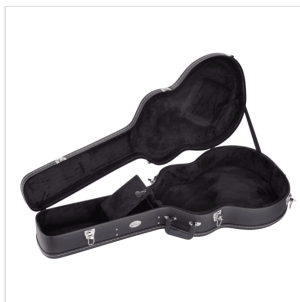

## SCLP HARD CASE SUITABLE FOR LES PAUL STYLE GUITAR

Built in wood, featuring inner padding and pocket, SC series hard cases are the best solution to protect and carry your gear with comfort and safety.

### KEY FEATURES

Material: wood + outer PVC

Inner padding

Inner pocket

Handle

Metal lock (with key)

Colour: black

Suitable for Les Paul style guitar

Dimensions (inner): 105.5 × 34.5 × 10.5cm