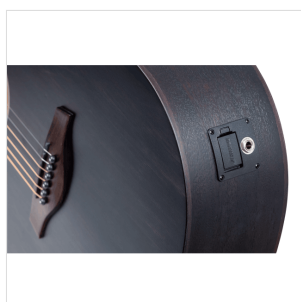

EDGE SOLID SDNCE-TBK DREADNOUGHT CUTAWAY ACOUSTIC GUITAR WITH ARMREST AND PREAMP

The EDGE SOLID guitar represents an aesthetic and functional upgrade of its smaller sister EDGE ST: with its solid spruce top, the use of rosewood on binding, armrest, fingerboard, and bridge, and the reliability and beauty of superior quality tuning machines, EDGE SOLID further raises the bar for exceptionally valuable instruments in its market segment.

Available in dreadnought and dreadnought cutaway versions with Fishman GT-1 preamp. Both versions with D'Addario EXP16 strings to give you even more from the first utilization.