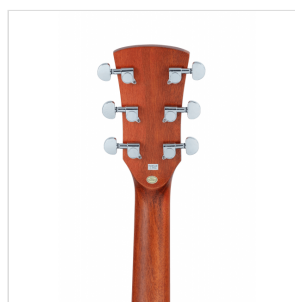

## EDGE ST DNCE-YSB DREADNOUGHT CUTAWAY ACOUSTIC GUITAR WITH MAHOGANY ARMREST AND PREAMP

With the EDGE ST guitar you combine playability and build quality with an aesthetic-functional plus usually found exclusively in far higher-end instruments: the armrest.

EDGE ST, with mahogany armrest and binding, is available in dreadnought and dreadnought cutaway versions with Fishman GT-1 preamp. Both versions are equipped with D'Addario EXP16 strings to give you even more from the first utilization.

### CRAFTSMANSHIP, MATERIALS AND TONE

An outstanding instrument for those who want to go sure-footed beyond entry level without spending a fortune. The EDGE ST has a **sapele** body with a **spruce top**, **walnut** fingerboard and bridge, and **mahogany** armrest and binding. Everything is manufactured under the hallmark of quality and care to details.

### DESIGN AND COMFORT

EDGE ST is beautiful to look at and comfortable to play: the mahogany armrest is an aesthetic and functional plus usually reserved for far more expensive guitars.

---