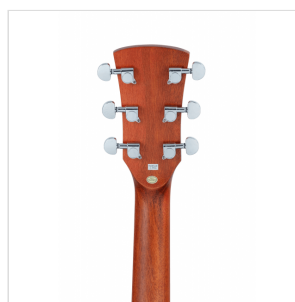

## EDGE ST DNCE-YSB DREADNOUGHT CUTAWAY ACOUSTIC GUITAR WITH MAHOGANY ARMREST AND PREAMP

With the EDGE ST guitar you combine playability and build quality with an aesthetic-functional plus usually found exclusively in far higher-end instruments: the armrest.

EDGE ST, with mahogany armrest and binding, is available in dreadnought and dreadnought cutaway versions with Fishman GT-1 preamp. Both versions are equipped with D'Addario EXP16 strings to give you even more from the first utilization.

### CRAFTSMANSHIP, MATERIALS AND TONE

An outstanding instrument for those who want to go sure-footed beyond entry level without spending a fortune. The EDGE ST has a **sapele** body with a **spruce top**, **walnut** fingerboard and bridge, and **mahogany** armrest and binding. Everything is manufactured under the hallmark of quality and care to details.

### DESIGN AND COMFORT

EDGE ST is beautiful to look at and comfortable to play: the mahogany armrest is an aesthetic and functional plus usually reserved for far more expensive guitars.