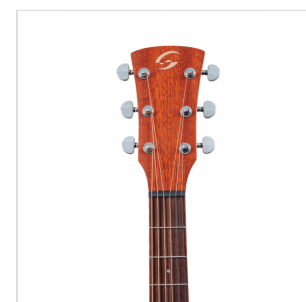

## EDGE ST DNCE-YSB DREADNOUGHT CUTAWAY ACOUSTIC GUITAR WITH MAHOGANY ARMREST AND PREAMP

With the EDGE ST guitar you combine playability and build quality with an aesthetic-functional plus usually found exclusively in far higher-end instruments: the armrest.

EDGE ST, with mahogany armrest and binding, is available in dreadnought and dreadnought cutaway versions with Fishman GT-1 preamp. Both versions are equipped with D'Addario EXP16 strings to give you even more from the first utilization.

### CRAFTSMANSHIP, MATERIALS AND TONE

An outstanding instrument for those who want to go sure-footed beyond entry level without spending a fortune. The EDGE ST has a **sapele** body with a **spruce top**, **walnut** fingerboard and bridge, and **mahogany** armrest and binding. Everything is manufactured under the hallmark of quality and care to details.

### DESIGN AND COMFORT

EDGE ST is beautiful to look at and comfortable to play: the mahogany armrest is an aesthetic and functional plus usually reserved for far more expensive guitars.

---