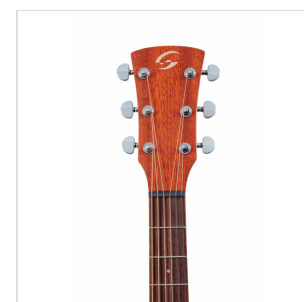

## EDGE ST DNCE-YSB DREADNOUGHT CUTAWAY ACOUSTIC GUITAR WITH MAHOGANY ARMREST AND PREAMP

With the EDGE ST guitar you combine playability and build quality with an aesthetic-functional plus usually found exclusively in far higher-end instruments: the armrest.

EDGE ST, with mahogany armrest and binding, is available in dreadnought and dreadnought cutaway versions with Fishman GT-1 preamp. Both versions are equipped with D'Addario EXP16 strings to give you even more from the first utilization.

### CRAFTSMANSHIP, MATERIALS AND TONE

An outstanding instrument for those who want to go sure-footed beyond entry level without spending a fortune. The EDGE ST has a **sapele** body with a **spruce top**, **walnut** fingerboard and bridge, and **mahogany** armrest and binding. Everything is manufactured under the hallmark of quality and care to details.

### DESIGN AND COMFORT

EDGE ST is beautiful to look at and comfortable to play: the mahogany armrest is an aesthetic and functional plus usually reserved for far more expensive guitars.