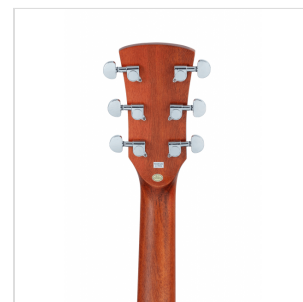

EDGE ST DNCE-BSB DREADNOUGHT CUTAWAY ACOUSTIC GUITAR WITH MAHOGANY ARMREST AND PREAMP

With the EDGE ST guitar you combine playability and build quality with an aesthetic-functional plus usually found exclusively in far higher-end instruments: the armrest.

EDGE ST, with mahogany armrest and binding, is available in dreadnought and dreadnought cutaway versions with Fishman GT-1 preamp. Both versions are equipped with D'Addario EXP16 strings to give you even more from the first utilization.

HIGHLIGHTS

CRAFTSMANSHIP, MATERIALS AND TONE

An outstanding instrument for those who want to go sure-footed beyond entry level without spending a fortune. The EDGE ST has a **sapele** body with a **spruce top**, **walnut** fingerboard and bridge, and **mahogany** armrest and binding. Everything is manufactured under the hallmark of quality and care to details.

Nut: 43 mm

Neck profile: C

Body thickness: 100-120 mm

Machine head: diecast chrome

Equipped with D'Addario EXP16 strings

Preamp: Fishman GT-1

Finish: open pore Brown Sunburst satin