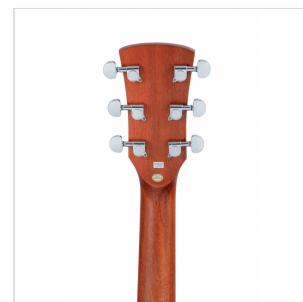

## EDGE ST DNCE-BSB DREADNOUGHT CUTAWAY ACOUSTIC GUITAR WITH MAHOGANY ARMREST AND PREAMP

With the EDGE ST guitar you combine playability and build quality with an aesthetic-functional plus usually found exclusively in far higher-end instruments: the armrest.

EDGE ST, with mahogany armrest and binding, is available in dreadnought and dreadnought cutaway versions with Fishman GT-1 preamp. Both versions are equipped with D'Addario EXP16 strings to give you even more from the first utilization.

### CRAFTSMANSHIP, MATERIALS AND TONE

An outstanding instrument for those who want to go sure-footed beyond entry level without spending a fortune. The EDGE ST has a **sapele** body with a **spruce top**, **walnut** fingerboard and bridge, and **mahogany** armrest and binding. Everything is manufactured under the hallmark of quality and care to details.

### DESIGN AND COMFORT

EDGE ST is beautiful to look at and comfortable to play: the mahogany armrest is an aesthetic and functional plus usually reserved for far more expensive guitars.

---