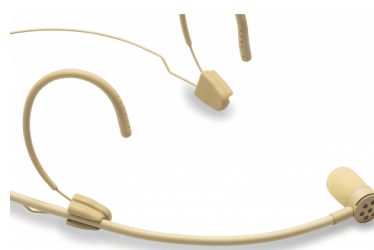

WATERPROOF SELECTED MATERIAL

Selected plastic and metal materials to protect from contact with skin and aggressive chemicals (sweat, makeup, etc.)