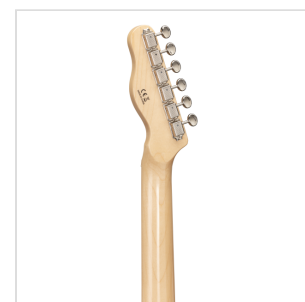

TWANGER-VINTAGE PRO-M SFG **CUTAWAY ELECTRIC GUITAR WITH 1 SINGLE COIL AND 1 LIPSTICK PICKUP (EQUIPPED BY WILKINSON®)**

TWANGER VINTAGE PRO series is conceived to catch the purest 'twang' wrapped in a true Vintage vibe. Featuring a solid alder body and equipped with Original Wilkinson® bridge/pick ups and hi-quality made in Taiwan tuners, TWANGER VINTAGE PRO proudly brings you great value, look and feeling.

Available in maple/rosewood fretboard version and in several vintage finishes.

HIGHLIGHTS

ALDER BODY

Alder body is not a detail: it means perfect weight and great 'twang'.

EQUIPPED BY WILKINSON®

Wilkinson® Vintage bridge and Wilkinson® pick add great value and versatility.

HI QUALITY VINTAGE TUNERS

Vintage style made in Taiwan tuners deliver reliability and stability.

PRODUCT DETAILS

KEY FEATURES

Body: alder

Neck: glossy maple

Tastiera: glossy maple

Frets: 21

Hi quality Vintage machine heads made in Taiwan (chrome)

Original Wilkinson® Vintage bridge (3 saddles)

Original Wilkinson® Pick ups: 1 single coil + 1 lipstick

Switch: 3 way

Pots: volume/tone

Colour: Sea Foam Green