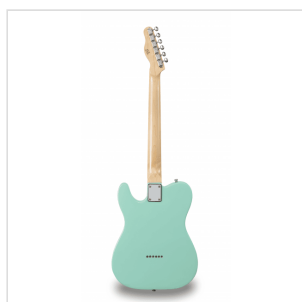

TWANGER-VINTAGE PRO-M SFG **CUTAWAY ELECTRIC GUITAR WITH 1 SINGLE COIL AND 1 LIPSTICK PICKUP (EQUIPPED BY WILKINSON®)**

TWANGER VINTAGE PRO series is conceived to catch the purest 'twang' wrapped in a true Vintage vibe. Featuring a solid alder body and equipped with Original Wilkinson® bridge/pick ups and hi-quality made in Taiwan tuners, TWANGER VINTAGE PRO proudly brings you great value, look and feeling.

Available in maple/rosewood fretboard version and in several vintage finishes.

HIGHLIGHTS

ALDER BODY

Alder body is not a detail: it means perfect weight and great 'twang'.

EQUIPPED BY WILKINSON®

Wilkinson® Vintage bridge and Wilkinson® pick add great value and versatility.

HI QUALITY VINTAGE TUNERS

Vintage style made in Taiwan tuners deliver reliability and stability.

PRODUCT DETAILS

KEY FEATURES

Body: alder

Neck: glossy maple

Tastiera: glossy maple

Frets: 21

Hi quality Vintage machine heads made in Taiwan (chrome)

Original Wilkinson® Vintage bridge (3 saddles)

Original Wilkinson® Pick ups: 1 single coil + 1 lipstick

Switch: 3 way

Pots: volume/tone

Colour: Sea Foam Green