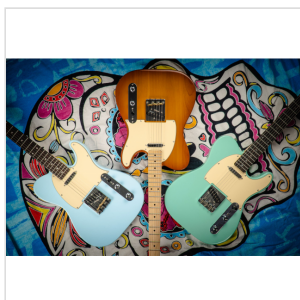

TWANGER-VINTAGE PRO-M NT **CUTAWAY ELECTRIC GUITAR WITH 1 SINGLE COIL AND 1 LIPSTICK PICKUP (EQUIPPED BY WILKINSON®)**

TWANGER VINTAGE PRO series is conceived to catch the purest 'twang' wrapped in a true Vintage vibe. Featuring a solid alder body and equipped with Original Wilkinson® bridge/pick ups and hi-quality made in Taiwan tuners, TWANGER VINTAGE PRO proudly brings you great value, look and feeling.

Available in maple/rosewood fretboard version and in several vintage finishes.

HIGHLIGHTS

ALDER BODY

Alder body is not a detail: it means perfect weight and great 'twang'.

EQUIPPED BY WILKINSON®

Wilkinson® Vintage bridge and Wilkinson® pick add great value and versatility.

HI QUALITY VINTAGE TUNERS

Vintage style made in Taiwan tuners deliver reliability and stability.

PRODUCT DETAILS

KEY FEATURES

Body: alder

Neck: glossy maple

Tastiera: glossy maple

Frets: 21

Hi quality Vintage machine heads made in Taiwan (chrome)

Original Wilkinson® Vintage bridge (3 saddles)

Original Wilkinson® Pick ups: 1 single coil + 1 lipstick

Switch: 3 way

Pots: volume/tone

Colour: Natural