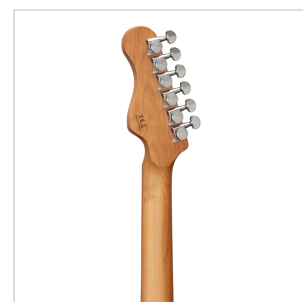

RIDER-DELUXE-M ACSB DOUBLE CUTAWAY ELECTRIC GUITAR WITH 2 SINGLE COILS + SPLITTABLE HUMBUCKER AND SELF-LOCKING TUNERS (WILKINSON EQUIPPED, ROASTED MAPLE NECK+FRETBOARD, FLAMED TOP)

RIDER DELUXE: an incredible series gathering the alder sonic feature enriched by a flamed maple top, the stunning look and feel of roasted maple, the original Wilkinson pick ups/bridge, the hi-quality made in Taiwan self locking machines heads.

The Wilkinson bridge provides stability and reliability while Wilkinson single coils in conjunction with the splittable humbucker deliver that tone which became a trademark in music history.

A fine crafted instrument boasting an undisputed character.

EQUIPPED BY WILKINSON®

Wilkinson® Vintage bridge and Wilkinson® single coils/splittable humbucker add great value and versatility.

SELF LOCKING TUNERS

Fast restringing and stabler tuning.

PRODUCT DETAILS

KEY FEATURES

Body: alder

Top: flamed maple

Neck and Fretboard: satin roasted maple

Frets: 22 (perloid)

Machine heads: self-locking chrome made in Taiwan

Bridge: Wilkinson vintage tremolo

Pick ups: 2 Wilkinson single coils + 1 Wilkinson splittable humbucker with push/pull