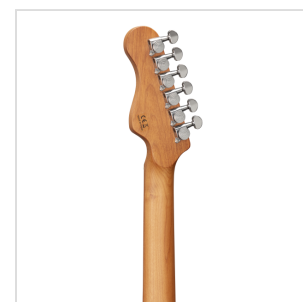

RIDER-DELUXE-M AGR

DOUBLE CUTAWAY ELECTRIC GUITAR WITH 2 SINGLE COILS + SPLITTABLE HUMBUCKER AND SELF-LOCKING TUNERS (WILKINSON EQUIPPED, ROASTED MAPLE NECK+FRETBOARD, FLAMED TOP)

RIDER DELUXE: an incredible series gathering the alder sonic feature enriched by a flamed maple top, the stunning look and feel of roasted maple, the original Wilkinson pick ups/bridge, the hi-quality made in Taiwan self locking machines heads.

The Wilkinson bridge provides stability and reliability while Wilkinson single coils in conjunction with the splittable humbucker deliver that tone which became a trademark in music history.

A fine crafted instrument boasting an undisputed character.

EQUIPPED BY WILKINSON®

Wilkinson® Vintage bridge and Wilkinson® single coils/splittable humbucker add great value and versatility.

SELF LOCKING TUNERS

Fast restringing and stabler tuning.

PRODUCT DETAILS

KEY FEATURES

Body: alder

Top: flamed maple

Neck and Fretboard: satin roasted maple

Frets: 22 (perloid)

Machine heads: self-locking chrome made in Taiwan

Bridge: Wilkinson vintage tremolo

Pick ups: 2 Wilkinson single coils + 1 Wilkinson splittable humbucker with push/pull