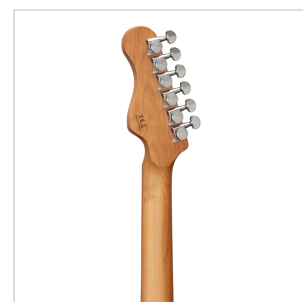

## RIDER-DELUXE-M NT DOUBLE CUTAWAY ELECTRIC GUITAR WITH 2 SINGLE COILS + SPLITTABLE HUMBUCKER AND SELF-LOCKING TUNERS (WILKINSON EQUIPPED, ROASTED MAPLE NECK+FRETBOARD, FLAMED TOP)

RIDER DELUXE: an incredible series gathering the alder sonic feature enriched by a flamed maple top, the stunning look and feel of roasted maple, the original Wilkinson pick ups/bridge, the hi-quality made in Taiwan self locking machines heads.

The Wilkinson bridge provides stability and reliability while Wilkinson single coils in conjunction with the splittable humbucker deliver that tone which became a trademark in music history.

A fine crafted instrument boasting an undisputed character.

### KEY FEATURES

Body: alder

Top: flamed maple

Neck and Fretboard: satin roasted maple

Frets: 22 (perloid)

Machine heads: self-locking chrome made in Taiwan

Bridge: Wilkinson vintage tremolo

Pick ups: 2 Wilkinson single coils + 1 Wilkinson splittable humbucker with push/pull

Switch: 5 way

Pots: volume/tone/tone + push/pull

Pickguard: white

Colour: natural flamed

Equipped with D'Addario XL