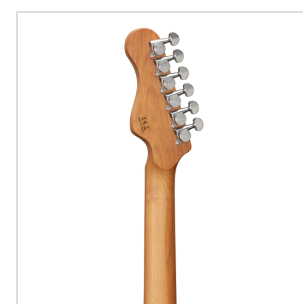

RIDER-DELUXE-M NT DOUBLE CUTAWAY ELECTRIC GUITAR WITH 2 SINGLE COILS + SPLITTABLE HUMBUCKER AND SELF-LOCKING TUNERS (WILKINSON EQUIPPED, ROASTED MAPLE NECK+FRETBOARD, FLAMED TOP)

RIDER DELUXE: an incredible series gathering the alder sonic feature enriched by a flamed maple top, the stunning look and feel of roasted maple, the original Wilkinson pick ups/bridge, the hi-quality made in Taiwan self locking machines heads.

The Wilkinson bridge provides stability and reliability while Wilkinson single coils in conjunction with the splittable humbucker deliver that tone which became a trademark in music history.

A fine crafted instrument boasting an undisputed character.

Body: alder

Top: flamed maple

Neck and Fretboard: satin roasted maple

Frets: 22 (perloid)

Machine heads: self-locking chrome made in Taiwan

Bridge: Wilkinson vintage tremolo

Pick ups: 2 Wilkinson single coils + 1 Wilkinson splittable humbucker with push/pull

Switch: 5 way

Pots: volume/tone/tone + push/pull

Pickguard: white

Colour: natural flamed

Equipped with D'Addario XL

SPECIFICATIONS

Nut	43 mm
------------	-------

Radius	16"
---------------	-----