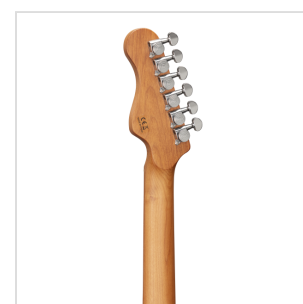

RIDER-DELUXE-M RD

DOUBLE CUTAWAY ELECTRIC GUITAR WITH 2 SINGLE COILS + SPLITTABLE HUMBUCKER AND SELF-LOCKING TUNERS (WILKINSON EQUIPPED, ROASTED MAPLE NECK+FRETBOARD, FLAMED TOP)

RIDER DELUXE: an incredible series gathering the alder sonic feature enriched by a flamed maple top, the stunning look and feel of roasted maple, the original Wilkinson pick ups/bridge, the hi-quality made in Taiwan self locking machines heads.

The Wilkinson bridge provides stability and reliability while Wilkinson single coils in conjunction with the splittable humbucker deliver that tone which became a trademark in music history.

A fine crafted instrument boasting an undisputed character.

EQUIPPED BY WILKINSON®

Wilkinson® Vintage bridge and Wilkinson® single coils/splittable humbucker add great value and versatility.

SELF LOCKING TUNERS

Fast restringing and stabler tuning.

PRODUCT DETAILS

KEY FEATURES

Body: alder

Top: flamed maple

Neck and Fretboard: satin roasted maple

Frets: 22 (perloid)

Machine heads: self-locking chrome made in Taiwan

Bridge: Wilkinson vintage tremolo

Pick ups: 2 Wilkinson single coils + 1 Wilkinson splittable humbucker with push/pull