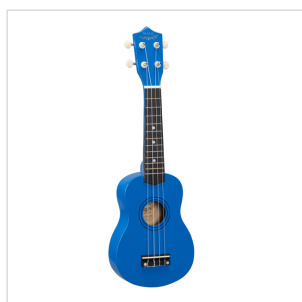

## SUNNY 10-BL SOPRANO UKULELE MAUI SUNNY CON BORSA

An exotic touch to your arrangements? Party with friends on the beach? MAUI ukuleles are what you are looking for. Available in 8 different colors, MAUI Sunny ukuleles come out with color bag and chords tutorial, allowing you to play whatever you want, wherever you want!

### KEY FEATURES

Soprano ukulele

Body: linden

Fretboard: maple (12 frets)

Diapason: 13"

Machine heads: open with cream button

Bridge: abs

Chords tutorial included for fast&easy learning

Padded gig bag included

Provided in color box

Color: Blue