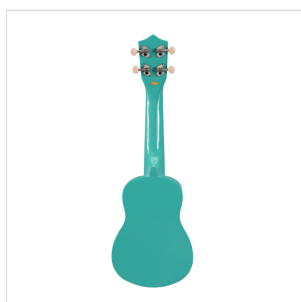

SUNNY 10-AM

SOPRANO UKULELE MAUI SUNNY CON BORSA

An exotic touch to your arrangements? Party with friends on the beach? MAUI ukuleles are what you are looking for. Available in 8 different colors, MAUI Sunny ukuleles come out with color bag and chords tutorial, allowing you to play whatever you want, wherever you want!

PRODUCT DETAILS

KEY FEATURES

Soprano ukulele

Body: linden

Fretboard: maple (12 frets)

Diapason: 13"

Machine heads: open with cream button

Bridge: abs

Chords tutorial included for fast&easy learning

Padded gig bag included

Provided in color box

Color: Aquamarine (AM)