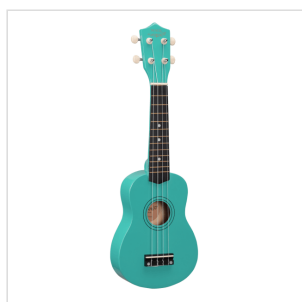

SUNNY 10-AM

SOPRANO UKULELE MAUI SUNNY CON BORSA

An exotic touch to your arrangements? Party with friends on the beach? MAUI ukuleles are what you are looking for. Available in 8 different colors, MAUI Sunny ukuleles come out with color bag and chords tutorial, allowing you to play whatever you want, wherever you want!

PRODUCT DETAILS

KEY FEATURES

Soprano ukulele

Body: linden

Fretboard: maple (12 frets)

Diapason: 13"

Machine heads: open with cream button

Bridge: abs

Chords tutorial included for fast&easy learning

Padded gig bag included

Provided in color box

Color: Aquamarine (AM)