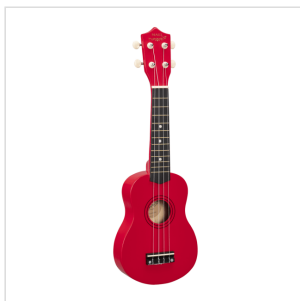

SUNNY 10-RD

SOPRANO UKULELE MAUI SUNNY CON BORSA

An exotic touch to your arrangements? Party with friends on the beach? MAUI ukuleles are what you are looking for. Available in 8 different colors, MAUI Sunny ukuleles come out with color bag and chords tutorial, allowing you to play whatever you want, wherever you want!

PRODUCT DETAILS

KEY FEATURES

Soprano ukulele

Body: linden

Fretboard: maple (12 frets)

Diapason: 13"

Machine heads: open with cream button

Bridge: abs

Chords tutorial included for fast&easy learning

Padded gig bag included

Provided in color box

Color: Red