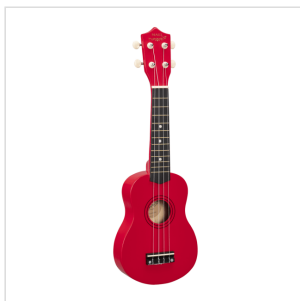

SUNNY 10-RD SOPRANO UKULELE MAUI SUNNY CON BORSA

An exotic touch to your arrangements? Party with friends on the beach? MAUI ukuleles are what you are looking for. Available in 8 different colors, MAUI Sunny ukuleles come out with color bag and chords tutorial, allowing you to play whatever you want, wherever you want!

PRODUCT DETAILS

KEY FEATURES

Soprano ukulele

Body: linden

Fretboard: maple (12 frets)

Diapason: 13"

Machine heads: open with cream button

Bridge: abs

Chords tutorial included for fast&easy learning

Padded gig bag included

Provided in color box

Color: Red