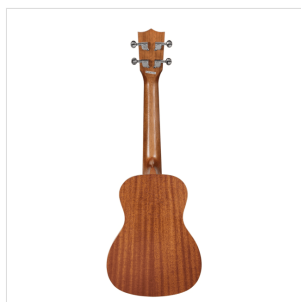

MPUKA-140A

BARITONO UKULELE MAUI PRO WITH BAG (SPRUCE TOP)

An exotic touch to your arrangements? You want something more from a simple ukulele? THE PRO series ukulele of the MAUI are perfect for you. Available in all extensions from Soprano to Baritone the ukulele MAUI PRO are now offered also in a new version featuring spruce top with mahogany Sapele back and sides.

PRODUCT DETAILS

KEY FEATURES

Baritono ukulele

Body: Sapele plywood with Spruce top

Fretboard: Walnut (17 keys)

Diapason: 19"

Machine heads: chrome

Bridge: Walnut

Rosette: Maui pro design

Finish: Satin

Strings: Aquila

Bag: included