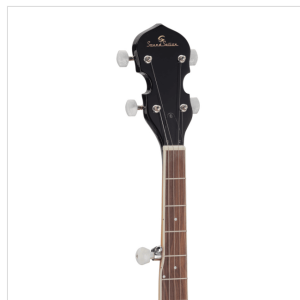

SBJ-40

BANJO FEATURING SAPELE MAHOGANY BODY AND REMO HEAD

Country music? Folk music? Need to add some exotic touch to your songs? SBJ-40B is what you need: a banjo featuring mahogany back and sides, maple bridge and rosewood fretboard, equipped with REMO head. Great both for your ears and your eyes!

PRODUCT DETAILS

KEY FEATURES

Back and sides: sapele mahogany plywood

Bridge: spruce

Neck: mahogany

Fretboard: walnut

Machine heads: chrome

REMO head equipped

Finish: glossy mahogany

Whith bag