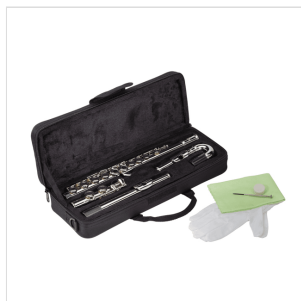

SFLC-10 C FLUTE IN SILVER PLATED FINISH

First steps are the most important when learning to play an instrument. SFLC-10 C flute was designed to make sure the student is able to produce beautiful sound in a short time. Nickel silver body guarantees moisture and denting resistance over time. Offset G and E split mechanism, offers great help to perform. Coming with full set accessories, SFLC-10 represents a great choice for students. Dual headboard supplied.

PRODUCT DETAILS

KEY FEATURES

Built in Nickel-Silver

Silver plated finish

16 keys with closed holes and offset

E split mechanism

Included pad saver and cleaning cloth

Coming in lightweight and resistant soft case with external pocket