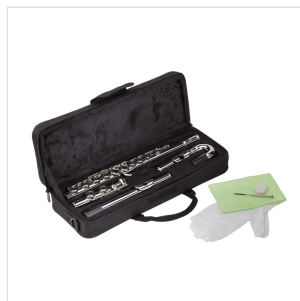

SFLC-10 C FLUTE IN SILVER PLATED FINISH

First step are the most important when learning to play an instrument. SFLC-10 C flute was designed to make sure the student is able to produce beautiful sound in a short time. Nickel silver body guarantee moisture and denting resistance over time. Offset G and E split mechanism, offers great help to perform. Coming with full set accessories, SFLC-10 represent a great choice for students. Dual headboard supplied.

PRODUCT DETAILS

KEY FEATURES

Built in Nickel-Silver

Silver plated finish

16 keys with closed holes and offset

E split mechanism

Included pad saver and cleaning cloth

Coming in lightweight and resistant soft case with external pocket