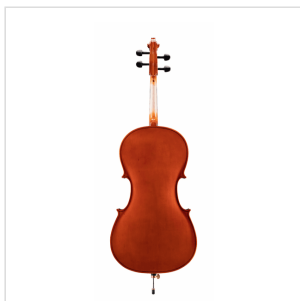

VSPCE-34

3/4 CELLO WITH SOLID SPRUCE TOP

Virtuoso student plus offers a rich sound thanks to the solid spruce top. Built in traditional design with light brown painting and all parts are made of quality materials. Coming with bags and bow, it's a great instrument for advanced students.

PRODUCT DETAILS

KEY FEATURES

Solid spruce top

Maple back and sides laminated

Maple neck

ebony fingerboard

Painted purfling

Ebony nut

Ebony pegs

Maple bridge, French Style

Diecast metal tailpiece with 4 fine tuners

Included wood bow with octagonal stick and natural hair

Padded carrying bag with bow pocket and carrying straps