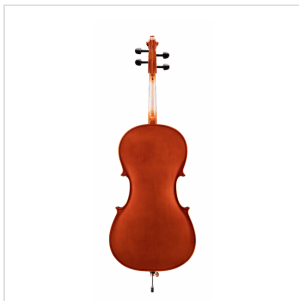

## 3/4 CELLO WITH SOLID SPRUCE TOP

Virtuoso student plus offers a rich sound thanks to the solid spruce top. Built in traditional design with light brown painting and all parts are made of quality materials. Coming with bags and bow, it's a great instrument for advanced students.

### KEY FEATURES

Solid spruce top

Maple back and sides laminated

Maple neck

ebony fingerboard

Painted purfling

Ebony nut

Ebony pegs