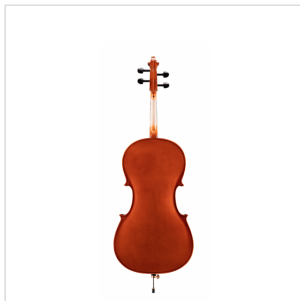

VSPCE-12

1/2 CELLO WITH SOLID SPRUCE TOP

Virtuoso student plus offers a rich sound thanks to the solid spruce top. Built in traditional design with light brown painting and all parts are made of quality materials. Coming with bags and bow, it's a great instrument for advanced students.

PRODUCT DETAILS

KEY FEATURES

Solid spruce top

Maple back and sides laminated

Maple neck

ebony fingerboard

Painted purfling

Ebony nut

Ebony pegs

Maple bridge, French Style

Diecast metal tailpiece with 4 fine tuners

Included wood bow with octagonal stick and natural hair

Padded carrying bag with bow pocket and carrying straps