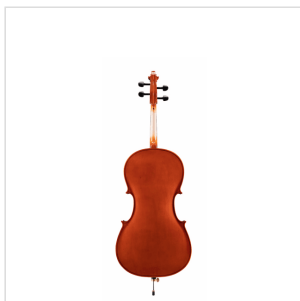

VSPCE-14

1/4 CELLO WITH SOLID SPRUCE TOP

Virtuoso student plus offers a rich sound thanks to the solid spruce top. Built in traditional design with light brown painting and all parts are made of quality materials. Coming with bags and bow, it's a great instrument for advanced students.

PRODUCT DETAILS

KEY FEATURES

Solid spruce top

Maple back and sides laminated

Maple neck

ebony fingerboard

Painted purfling

Ebony nut

Ebony pegs

Maple bridge, French Style

Diecast metal tailpiece with 4 fine tuners

Included wood bow with octagonal stick and natural hair

Padded carrying bag with bow pocket and carrying straps