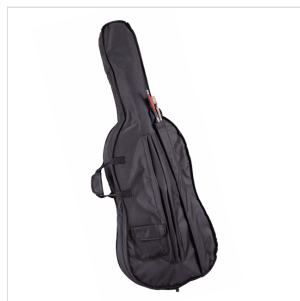

## 1/4 CELLO WITH SOLID SPRUCE TOP

Virtuoso student plus offers a rich sound thanks to the solid spruce top. Built in traditional design with light brown painting and all parts are made of quality materials. Coming with bags and bow, it's a great instrument for advanced students.

### KEY FEATURES

Solid spruce top

Maple back and sides laminated

Maple neck

ebony fingerboard

Painted purfling

Ebony nut

Ebony pegs