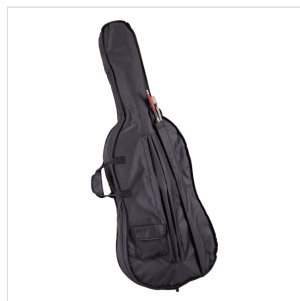

VSPCE-14

1/4 CELLO WITH SOLID SPRUCE TOP

Virtuoso student plus offers a rich sound thanks to the solid spruce top. Built in traditional design with light brown painting and all parts are made of quality materials. Coming with bags and bow, it's a great instrument for advanced students.

PRODUCT DETAILS

KEY FEATURES

Solid spruce top

Maple back and sides laminated

Maple neck

ebony fingerboard

Painted purfling

Ebony nut

Ebony pegs

Maple bridge, French Style

Diecast metal tailpiece with 4 fine tuners

Included wood bow with octagonal stick and natural hair

Padded carrying bag with bow pocket and carrying straps