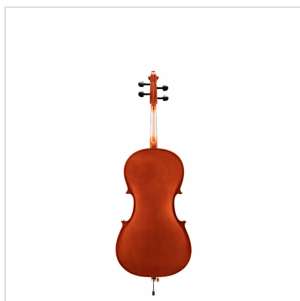

## 1/4 CELLO WITH SOLID SPRUCE TOP

Virtuoso student plus offers a rich sound thanks to the solid spruce top. Built in traditional design with light brown painting and all parts are made of quality materials. Coming with bags and bow, it's a great instrument for advanced students.

### KEY FEATURES

Solid spruce top

Maple back and sides laminated

Maple neck

ebony fingerboard

Painted purfling

Ebony nut

Ebony pegs

Maple bridge, French Style

Diecast metal tailpiece with 4 fine tuners

Included wood bow with octagonal stick and natural hair

Padded carrying bag with bow pocket and carrying straps