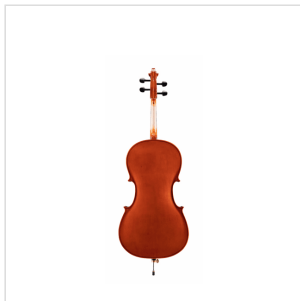

VSPCE-18

1/8 CELLO WITH SOLID SPRUCE TOP

Virtuoso student plus offers a rich sound thanks to the solid spruce top. Built in traditional design with light brown painting and all parts are made of quality materials. Coming with bags and bow, it's a great instrument for advanced students.

PRODUCT DETAILS

KEY FEATURES

Solid spruce top

Maple back and sides laminated

Maple neck

ebony fingerboard

Painted purfling

Ebony nut

Ebony pegs

Maple bridge, French Style

Diecast metal tailpiece with 4 fine tuners

Included wood bow with octagonal stick and natural hair

Padded carrying bag with bow pocket and carrying straps