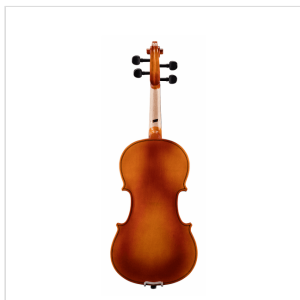

PVI-12

1/2 VIRTUOSO PRIMO VIOLIN WITH CASE AND BOW

Virtuoso Primo series is the perfect choice for beginners demanding for affordable quality and playability. Virtuoso Primo, finishes, crafting and details definitely unmatched in this market range, coming out with alloy alluminium with integrated individual adjuster tailpiece, bow, case, straps and rosin. A very complete hi-value deal.

PRODUCT DETAILS

KEY FEATURES

Top: Laminated

Back and sides: laminated

Binding: well done purfling (inlaid)

Bridge: maple

Fingerboard: dyed maple

Pegs and Chinrest: dyed maple

Tailpiece: alloy aluminium with integrated individual adjuster

Bow: student model in brazilian wood section

Color: Cherry Brown

Finish: glossy

Case: preformed in brown with cream interior

Accessories: rosin, straps, strings

Size: 1/2