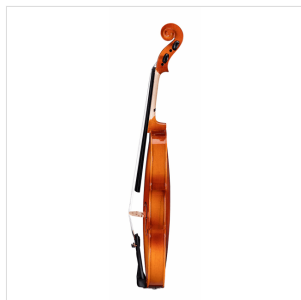

PVI-12

1/2 VIRTUOSO PRIMO VIOLIN WITH CASE AND BOW

Virtuoso Primo series is the perfect choice for beginners demanding for affordable quality and playability. Virtuoso Primo, finishes, crafting and details definitely unmatched in this market range, coming out with alloy alluminium with integrated individual adjuster tailpiece, bow, case, straps and rosin. A very complete hi-value deal.

PRODUCT DETAILS

KEY FEATURES

Top: Laminated

Back and sides: laminated

Binding: well done purfling (inlaid)

Bridge: maple

Fingerboard: dyed maple

Pegs and Chinrest: dyed maple

Tailpiece: alloy aluminium with integrated individual adjuster

Bow: student model in brazilian wood section

Color: Cherry Brown

Finish: glossy

Case: preformed in brown with cream interior

Accessories: rosin, straps, strings

Size: 1/2