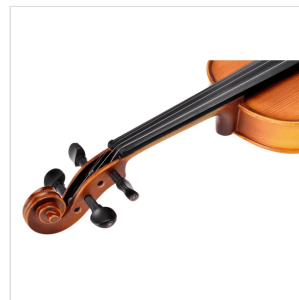

VSPVI-12

1/2 VIRTUOSO STUDENT PLUS VIOLIN WITH CASE AND BOW

Virtuoso Student pro series is the perfect choice for beginners demanding for affordable quality and playability. Virtuoso Student provides woods, finishes, crafting and details definitely unmatched in this market range, coming out with ebony with integrated individual adjuster tailpiece, bow, case, straps and rosin. A very complete hi-value deal.

PRODUCT DETAILS

KEY FEATURES

Top: carved solid spruce

Back and sides: solid maple

Bridge: Maple

Fingerboard: Ebony

Pegs and Chinrest: dyed ebony

Tailpiece: ebony with integrated individual adjuster

Bow: student pro model in brazilian wood

Color: Cherry Brown

Finish: Satin Vintage

Case: preformed in brown with Blue interior

Accessories: rosin, straps, strings

Size: 1/2