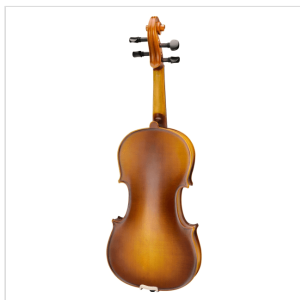

VSPVI-12

1/2 VIRTUOSO STUDENT PLUS VIOLIN WITH CASE AND BOW

Virtuoso Student pro series is the perfect choice for beginners demanding for affordable quality and playability. Virtuoso Student provides woods, finishes, crafting and details definitely unmatched in this market range, coming out with ebony with integrated individual adjuster tailpiece, bow, case, straps and rosin. A very complete hi-value deal.

PRODUCT DETAILS

KEY FEATURES

Top: carved solid spruce

Back and sides: solid maple

Bridge: Maple

Fingerboard: Ebony

Pegs and Chinrest: dyed ebony

Tailpiece: ebony with integrated individual adjuster

Bow: student pro model in brazilian wood

Color: Cherry Brown

Finish: Satin Vintage

Case: preformed in brown with Blue interior

Accessories: rosin, straps, strings

Size: 1/2