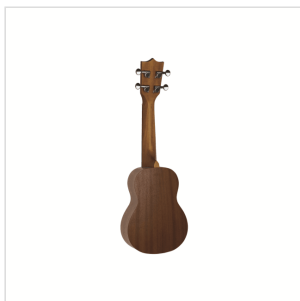

MPUK-110M

SOPRANO UKULELE MAUI PRO WITH BAG

An exotic touch to your arrangements? You want something more from a simple ukulele? MAUI PRO series is perfect for you. Available in all extensions from Soprano to Baritone, MAUI PRO ukuleles are built in Sapele Mahogany, featuring Walnut fingerboard and bridge.

PRODUCT DETAILS

KEY FEATURES

Soprano ukulele

Body: Sapele plywood

Fretboard: Walnut (12 frets)

Diapason: 13"

Machine heads: open with black button

Bridge: Walnut

Rosette: Maui pro design

Finish: Matte

Strings: Aquila

Bag: included