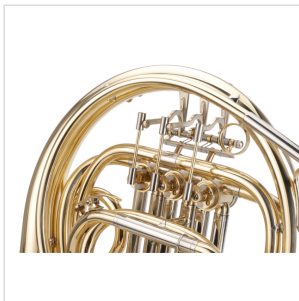

## SFH-F3G F FRENCH HORN WITH 3 ROTARY VALVES

French horn has been historically very popular in orchestra, both on harmonies and solos. SFH-F3G is built with high attention on details. Perfectly pitched and featuring easy emission, it offer a warm and mellow tone. Ergonomic, lightweight design, easy playing and perfect pitch: SFH-F3G is a great choice for students.

### KEY FEATURES

Brass body

F pitch

3 stainless steel rotary valves

Bore diameter of Ø 11,60mm

Bell diameter of Ø 277,5mm

Pitch slide on main bore

Laquered gold finish