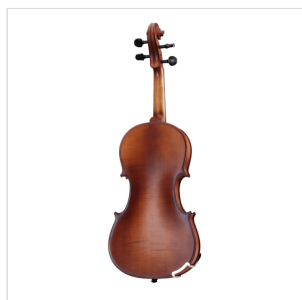

VPVI-18

1/8 VIRTUOSO PRO LINE VIOLIN WITH CASE AND BOW

Virtuoso Pro series is born to provide performing instruments to young players demanding for high quality violins built in the tradition of Italian luthiers. Materials, crafting, details and accessories, everything in the Virtuoso Pro series is at the top in its market range: solid spruce AA top, flamed solid maple back & sides, ebony fingerboard, boss pegs and chinrest, alloy aluminium with integrated individual adjuster tailpiece. Full accessoried with brazilian wood bow w/hexagonal section case, straps, rosin and strings.

PRODUCT DETAILS

KEY FEATURES

Top: solid spruce AA

Back and sides: flamed solid maple

Binding: well done purfling (inlaid)

Bridge: maple

Fingerboard: ebony

Pegs and Chinrest: bosso

Tailpiece: Alloy alluminium with integrated individual adjuster

Finish: matt satin

Color: Antique Brown

Bow: Brazilian wood quality, hexagonal section, ebony frog, Eye Parisian mother of pearl, silver ring

Case: Preformed in brown with cream interior

Accessories: Rosin, Strings, Straps

Size: 1/8