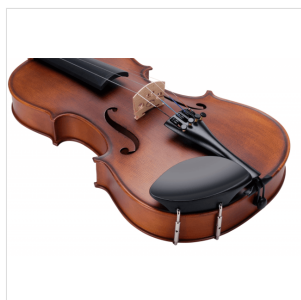

VPVI-18

1/8 VIRTUOSO PRO LINE VIOLIN WITH CASE AND BOW

Virtuoso Pro series is born to provide performing instruments to young players demanding for high quality violins built in the tradition of Italian luthiers. Materials, crafting, details and accessories, everything in the Virtuoso Pro series is at the top in its market range: solid spruce AA top, flamed solid maple back & sides, ebony fingerboard, boss pegs and chinrest, alloy aluminium with integrated individual adjuster tailpiece. Full accessoried with brazilian wood bow w/hexagonal section case, straps, rosin and strings.

PRODUCT DETAILS

KEY FEATURES

Top: solid spruce AA

Back and sides: flamed solid maple

Binding: well done purfling (inlaid)

Bridge: maple

Fingerboard: ebony

Pegs and Chinrest: bosso

Tailpiece: Alloy alluminium with integrated individual adjuster

Finish: matt satin

Color: Antique Brown

Bow: Brazilian wood quality, hexagonal section, ebony frog, Eye Parisian mother of pearl, silver ring

Case: Prefomed in brown with cream interior

Accessories: Rosin, Strings, Straps

Size: 1/8