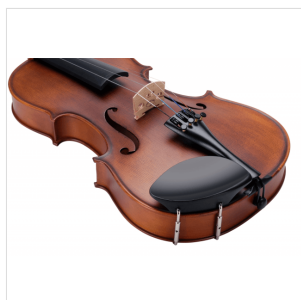

VPVI-18

1/8 VIRTUOSO PRO LINE VIOLIN WITH CASE AND BOW

Virtuoso Pro series is born to provide performing instruments to young players demanding for high quality violins built in the tradition of Italian luthiers. Materials, crafting, details and accessories, everything in the Virtuoso Pro series is at the top in its market range: solid spruce AA top, flamed solid maple back & sides, ebony fingerboard, boss pegs and chinrest, alloy aluminium with integrated individual adjuster tailpiece. Full accessoried with brazilian wood bow w/hexagonal section case, straps, rosin and strings.

PRODUCT DETAILS

KEY FEATURES

Top: solid spruce AA

Back and sides: flamed solid maple

Binding: well done purfling (inlaid)

Bridge: maple

Fingerboard: ebony

Pegs and Chinrest: bosso

Tailpiece: Alloy alluminium with integrated individual adjuster

Finish: matt satin

Color: Antique Brown

Bow: Brazilian wood quality, hexagonal section, ebony frog, Eye Parisian mother of pearl, silver ring

Case: Preformed in brown with cream interior

Accessories: Rosin, Strings, Straps

Size: 1/8