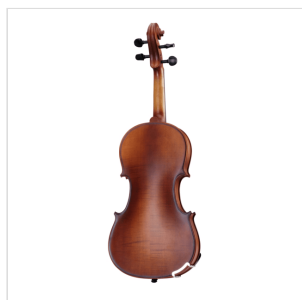

VPVI-18

1/8 VIRTUOSO PRO LINE VIOLIN WITH CASE AND BOW

Virtuoso Pro series is born to provide performing instruments to young players demanding for high quality violins built in the tradition of Italian luthiers. Materials, crafting, details and accessories, everything in the Virtuoso Pro series is at the top in its market range: solid spruce AA top, flamed solid maple back & sides, ebony fingerboard, boss pegs and chinrest, alloy aluminium with integrated individual adjuster tailpiece. Full accessoried with brazilian wood bow w/hexagonal section case, straps, rosin and strings.

PRODUCT DETAILS

KEY FEATURES

Top: solid spruce AA

Back and sides: flamed solid maple

Binding: well done purfling (inlaid)

Bridge: maple

Fingerboard: ebony

Pegs and Chinrest: bosso

Tailpiece: Alloy alluminium with integrated individual adjuster

Finish: matt satin

Color: Antique Brown

Bow: Brazilian wood quality, hexagonal section, ebony frog, Eye Parisian mother of pearl, silver ring

Case: Prefomed in brown with cream interior

Accessories: Rosin, Strings, Straps

Size: 1/8