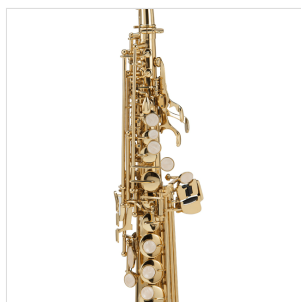

SSSX-20

STRAIGHT BB SOPRANO SAXOPHONE WITH F# KEY

First step are the most important when learning to play an instrument. SSSX-20 sopran saxophone has been designed with students in mind. Lightweight and ergonomic and with brilliant sound, features easy emission to obtain a nice sound since first steps. The classic desing consist in a gold laquered finish and keys with perloid buttons. Coming with second chiver, it includes a full set of accessories. Definitely a great instrument for students.

PRODUCT DETAILS

KEY FEATURES

Bb tune

Brass body

Gold lacquered finish

Keys with perloid button

F# key for improved fingering

Additional chiver with curved design

Including mouthpiece and care kit

Coming in ABS hard case for easy and safe transport