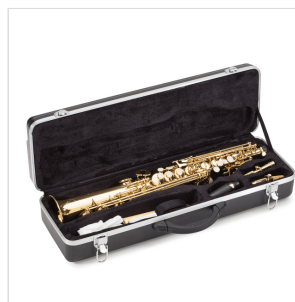

SSSX-20

# STRAIGHT BB SOPRANO SAXOPHONE WITH F# KEY

First step are the most important when learning to play an instrument. SSSX-20 sopran saxophone has been designed with students in mind. Lightweight and ergonomic and with brilliant sound, features easy emission to obtain a nice sound since first steps. The classic desing consist in a gold laquered finish and keys with perloid buttons. Coming with second chiver, it includes a full set of accessories. Definitely a great instrument for students.

### KEY FEATURES

Bb tune

Brass body

Gold lacquered finish

Keys with perloid button

F# key for improved fingering

Additional chiver with curved design

Including mouthpiece and care kit