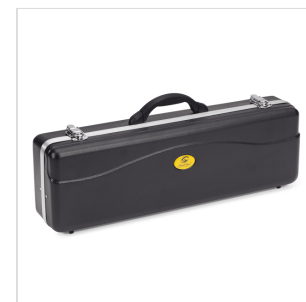

SSSX-20

# STRAIGHT BB SOPRANO SAXOPHONE WITH F# KEY

First step are the most important when learning to play an instrument. SSSX-20 sopran saxophone has been designed with students in mind. Lightweight and ergonomic and with brilliant sound, features easy emission to obtain a nice sound since first steps. The classic desing consist in a gold laquered finish and keys with perloid buttons. Coming with second chiver, it includes a full set of accessories. Definitely a great instrument for students.

### KEY FEATURES

Bb tune

Brass body

Gold lacquered finish

Keys with perloid button

F# key for improved fingering

Additional chiver with curved design

Including mouthpiece and care kit