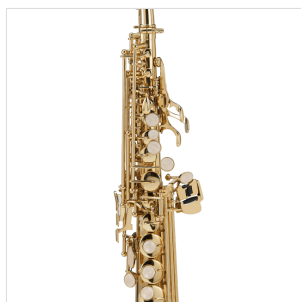

SSSX-20

# STRAIGHT BB SOPRANO SAXOPHONE WITH F# KEY

First step are the most important when learning to play an instrument. SSSX-20 sopran saxophone has been designed with students in mind. Lightweight and ergonomic and with brilliant sound, features easy emission to obtain a nice sound since first steps. The classic desing consist in a gold laquered finish and keys with perloid buttons. Coming with second chiver, it includes a full set of accessories. Definitely a great instrument for students.

### KEY FEATURES

Bb tune

Brass body

Gold lacquered finish

Keys with perloid button

F# key for improved fingering

Additional chiver with curved design

Including mouthpiece and care kit