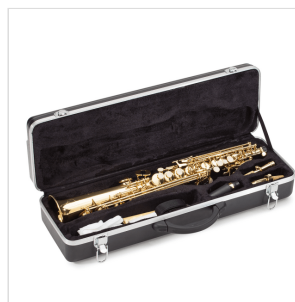

SSSX-20

STRAIGHT BB SOPRANO SAXOPHONE WITH F# KEY

First step are the most important when learning to play an instrument. SSSX-20 sopran saxophone has been designed with students in mind. Lightweight and ergonomic and with brilliant sound, features easy emission to obtain a nice sound since first steps. The classic desing consist in a gold laquered finish and keys with perloid buttons. Coming with second chiver, it includes a full set of accessories. Definitely a great instrument for students.

PRODUCT DETAILS

KEY FEATURES

Bb tune

Brass body

Gold lacquered finish

Keys with perloid button

F# key for improved fingering

Additional chiver with curved design

Including mouthpiece and care kit

Coming in ABS hard case for easy and safe transport