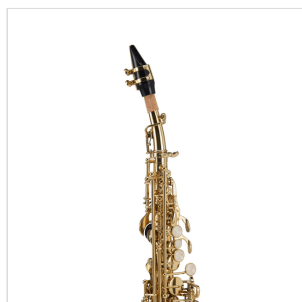

SSSX-20

STRAIGHT BB SOPRANO SAXOPHONE WITH F# KEY

First step are the most important when learning to play an instrument. SSSX-20 sopran saxophone has been designed with students in mind. Lightweight and ergonomic and with brilliant sound, features easy emission to obtain a nice sound since first steps. The classic desing consist in a gold laquered finish and keys with perloid buttons. Coming with second chiver, it includes a full set of accessories. Definitely a great instrument for students.

PRODUCT DETAILS

KEY FEATURES

Bb tune

Brass body

Gold lacquered finish

Keys with perloid button

F# key for improved fingering

Additional chiver with curved design