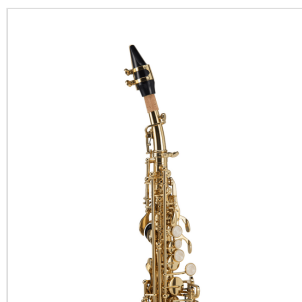

SSSX-20

# STRAIGHT BB SOPRANO SAXOPHONE WITH F# KEY

First step are the most important when learning to play an instrument. SSSX-20 sopran saxophone has been designed with students in mind. Lightweight and ergonomic and with brilliant sound, features easy emission to obtain a nice sound since first steps. The classic desing consist in a gold laquered finish and keys with perloid buttons. Coming with second chiver, it includes a full set of accessories. Definitely a great instrument for students.

### KEY FEATURES

Bb tune

Brass body

Gold lacquered finish

Keys with perloid button

F# key for improved fingering

Additional chiver with curved design

Including mouthpiece and care kit