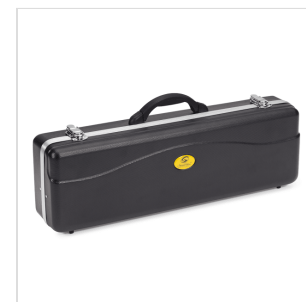

SSSX-20

STRAIGHT BB SOPRANO SAXOPHONE WITH F# KEY

First step are the most important when learning to play an instrument. SSSX-20 sopran saxophone has been designed with students in mind. Lightweight and ergonomic and with brilliant sound, features easy emission to obtain a nice sound since first steps. The classic desing consist in a gold laquered finish and keys with perloid buttons. Coming with second chiver, it includes a full set of accessories. Definitely a great instrument for students.

PRODUCT DETAILS

KEY FEATURES

Bb tune

Brass body

Gold lacquered finish

Keys with perloid button

F# key for improved fingering

Additional chiver with curved design

Including mouthpiece and care kit

Coming in ABS hard case for easy and safe transport