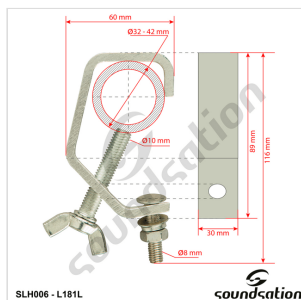

SLH006

ALUMINUM HOOK CLAMP FROM 32 TO 42 MM PIPE DIAMETER

Hook Clamp to hang up any mobile heads, projectors, or other kind of fixtures to lighting stand or truss systems with pipe diameters ranging from 32 to 42mm (from 1.26 to 1.65 in).

PRODUCT DETAILS

KEY FEATURES

Locking Type: Screw

SWL (Safe Working Load): 35 kg

Pipe Diameter: From 32 mm (1.26") to 42 mm (1.65")

SPECIFICATIONS

Material	Aluminum
Size	60 x 116 x 30 mm
Net Weight	0,136 kg