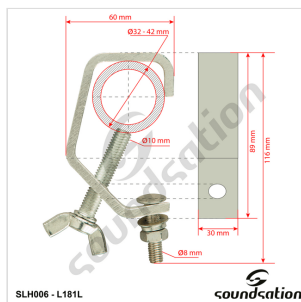

SLH006

ALUMINUM HOOK CLAMP FROM 32 TO 42 MM PIPE DIAMETER

Hook Clamp to hang up any mobile heads, projectors, or other kind of fixtures to lighting stand or truss systems with pipe diameters ranging from 32 to 42mm (from 1.26 to 1.65 in).

PRODUCT DETAILS

KEY FEATURES

Locking Type: Screw

SWL (Safe Working Load): 35 kg

Pipe Diameter: From 32 mm (1.26") to 42 mm (1.65")

SPECIFICATIONS

Material	Aluminum
Size	60 x 116 x 30 mm
Net Weight	0,136 kg