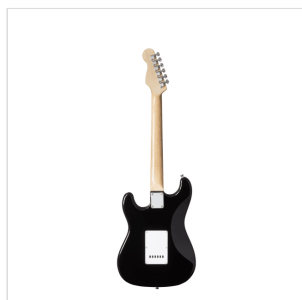

RIDER-STD-S BK DOUBLE CUTAWAY ELECTRIC GUITAR WITH 3 SINGLE COILS

RIDER series is a super classic revisited: double cutaway electric guitar featuring basswood body for rich tone and reliability, 3 single coils for clear and brilliant tone. 22 frets Eco-Rosewood fretboard fully complies CITES regulation preserving the feeling and the look of rosewood. The 5-way switch and volume/tone pots offer great sound flexibility for blues, rock, funky tones. A perfect choice for beginners demanding quality and playability.

PRODUCT DETAILS

KEY FEATURES

Body: basswood

Neck: maple

Fretboard: Eco-Rosewood (CITES compliant)

Frets: 22

Machine heads: chrome

Bridge: vintage tremolo

Pick ups: 3 single coils

Switch: 5 way

Pots: volume/tone/tone

Colour: Black

SPECIFICATIONS

Nut	43 mm
------------	-------

Radius	14"
---------------	-----