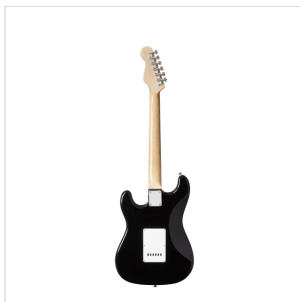

RIDER-STD-S BK DOUBLE CUTAWAY ELECTRIC GUITAR WITH 3 SINGLE COILS

RIDER series is a super classic revisited: double cutaway electric guitar featuring basswood body for rich tone and reliability, 3 single coils for clear and brilliant tone. 22 frets Eco-Rosewood fretboard fully complies CITES regulation preserving the feeling and the look of rosewood. The 5-way switch and volume/tone pots offer great sound flexibility for blues, rock, funky tones. A perfect choice for beginners demanding quality and playability.

PRODUCT DETAILS

KEY FEATURES

Body: basswood

Neck: maple

Fretboard: Eco-Rosewood (CITES compliant)

Frets: 22

Machine heads: chrome

Bridge: vintage tremolo

Pick ups: 3 single coils

Switch: 5 way

Pots: volume/tone/tone

Colour: Black

SPECIFICATIONS

Nut	43 mm
------------	-------

Radius	14"
---------------	-----