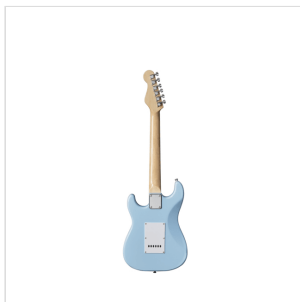

RIDER-JR TB

3/4 DOUBLE CUTAWAY ELECTRIC GUITAR WITH 3 SINGLE COILS

RIDER series is a super classic revisited: double cutaway electric guitar featuring basswood body for rich tone and reliability, 3 single coils for clear and brilliant tone. 22 frets Eco-Rosewood fretboard fully complies CITES regulation preserving the feeling and the look of rosewood. The 5-way switch and volume/tone pots offer great sound flexibility for blues, rock, funky tones. JR version feature a 3/4 size body, perfect choice for younger beginners demanding quality and playability.

PRODUCT DETAILS

KEY FEATURES

Body: basswood

Neck: maple

Fretboard: Eco-Rosewood (CITES compliant)

Frets: 22

Machine heads: chrome

Bridge: vintage tremolo

Pick ups: 3 single coils

Switch: 5 way

Pots: volume/tone/tone

Colour: Tropical Blue

Size: 3/4

SPECIFICATIONS

Nut	41.5 mm
------------	---------

Radius	14"
---------------	-----