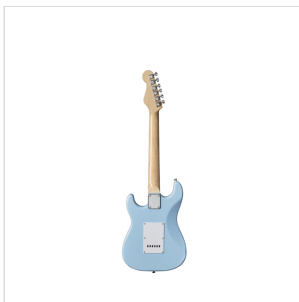

RIDER-JR TB

3/4 DOUBLE CUTAWAY ELECTRIC GUITAR WITH 3 SINGLE COILS

RIDER series is a super classic revisited: double cutaway electric guitar featuring basswood body for rich tone and reliability, 3 single coils for clear and brilliant tone. 22 frets Eco-Rosewood fretboard fully complies CITES regulation preserving the feeling and the look of rosewood. The 5-way switch and volume/tone pots offer great sound flexibility for blues, rock, funky tones. JR version feature a 3/4 size body, perfect choice for younger beginners demanding quality and playability.

PRODUCT DETAILS

KEY FEATURES

Body: basswood

Neck: maple

Fretboard: Eco-Rosewood (CITES compliant)

Frets: 22

Machine heads: chrome

Bridge: vintage tremolo

Pick ups: 3 single coils

Switch: 5 way

Pots: volume/tone/tone

Colour: Tropical Blue

Size: 3/4

SPECIFICATIONS

Nut	41.5 mm
------------	---------

Radius	14"
---------------	-----