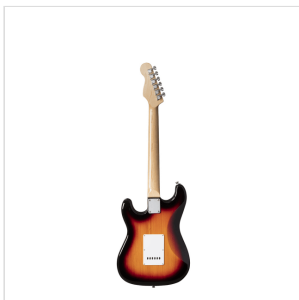

RIDER-STD-H 3TS

DOUBLE CUTAWAY ELECTRIC GUITAR WITH 2 SINGLE COILS + 1 HUMBUCKER

RIDER series is a super classic revisited: double cutaway electric guitar featuring basswood body for rich tone and reliability. This version is equipped with 2 single coils for clear and brilliant tone + 1 humbucker to push your riffs&licks beyond. 22 frets Eco-Rosewood fretboard fully complies CITES regulation preserving the feeling and the look of rosewood. The 5-way switch and volume/tone pots offer great sound flexibility for blues, rock, funky tones. A perfect choice for beginners demanding quality and playability.

PRODUCT DETAILS

KEY FEATURES

Body: basswood

Neck: maple

Fretboard: Eco-Rosewood (CITES compliant)

Frets: 22

Machine heads: chrome

Bridge: vintage tremolo

Pick ups: 2 single coils + 1 humbucker

Switch: 5 way

Pots: volume/tone/tone

Colour: 3T Sunburst

Nut: 43mm

SPECIFICATIONS

Nut	43 mm
------------	-------

Radius	14"
---------------	-----