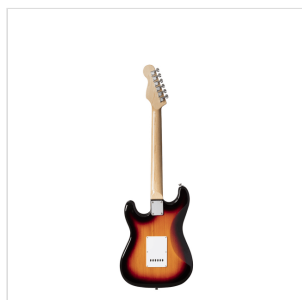

RIDER-STD-H 3TS

DOUBLE CUTAWAY ELECTRIC GUITAR WITH 2 SINGLE COILS + 1 HUMBUCKER

RIDER series is a super classic revisited: double cutaway electric guitar featuring basswood body for rich tone and reliability. This version is equipped with 2 single coils for clear and brilliant tone + 1 humbucker to push your riffs&licks beyond. 22 frets Eco-Rosewood fretboard fully complies CITES regulation preserving the feeling and the look of rosewood. The 5-way switch and volume/tone pots offer great sound flexibility for blues, rock, funky tones. A perfect choice for beginners demanding quality and playability.

PRODUCT DETAILS

KEY FEATURES

Body: basswood

Neck: maple

Fretboard: Eco-Rosewood (CITES compliant)

Frets: 22

Machine heads: chrome

Bridge: vintage tremolo

Pick ups: 2 single coils + 1 humbucker

Switch: 5 way

Pots: volume/tone/tone

Colour: 3T Sunburst

Nut: 43mm

SPECIFICATIONS

Nut	43 mm
------------	-------

Radius	14"
---------------	-----