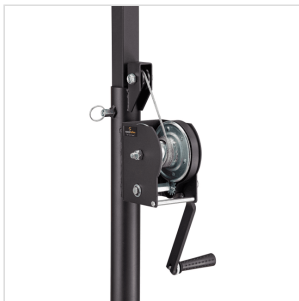

LSA-400

WIND UP HEAVY DUTY LIGHTING STAND

LSA-400 wind up lighting stand is built to offer stability and reliability. Equipped with windup system. allows to lift up to 85 Kg at 4 meters height. Built in painted black steel, is equipped with security pins. Coming with a rugged packing which can be used for easy carrying.

PRODUCT DETAILS

KEY FEATURES

Lighting stand for trusses with windup lifting system

Load capacity of 85Kg max

4 Meter maximum height

Heavy duty construction in black painted steel

Double braced heavy duty base

Security pins on the base and on the wind up mechanism

35mm pole mount allow to use it as a speaker stand

SPECIFICATIONS

Load capacity	85 Kg
Height (min-max)	175-400 cm
Base leg height	160 cm
Base diameter	220 cm
Weight	25 kg
Terminal pole diameter	35 mm
Material	steel
Painting	black